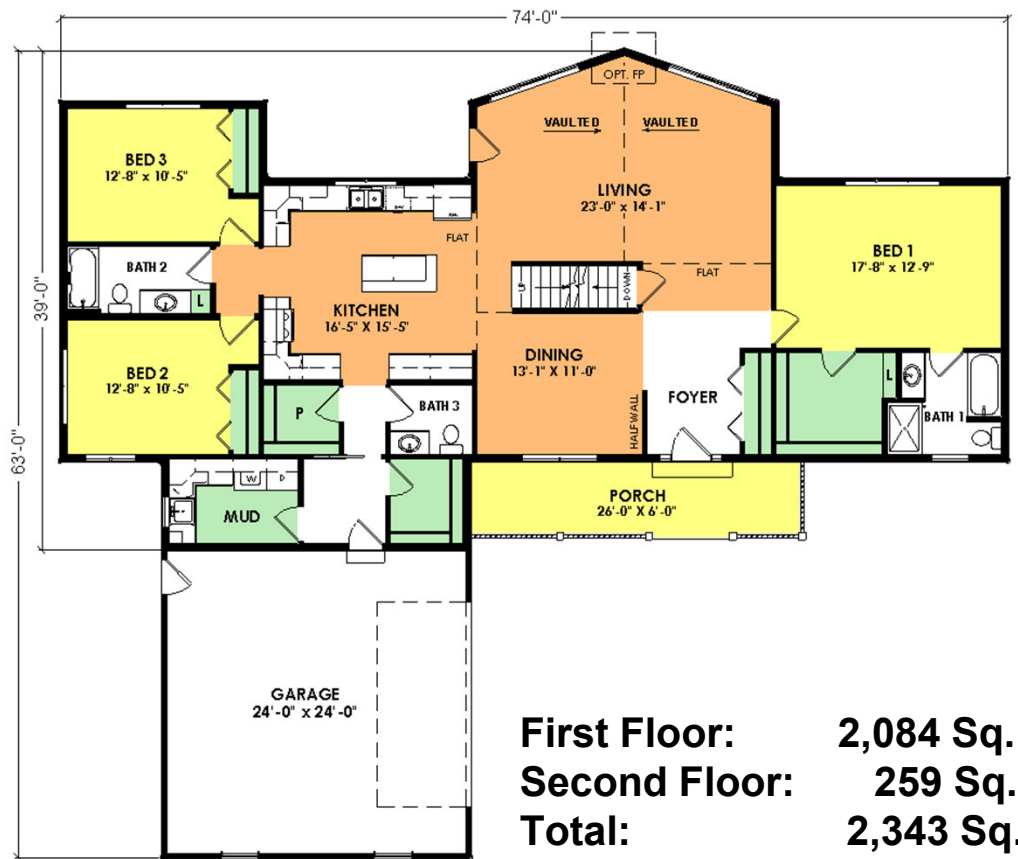

Butternut

Model L5950T

3 Bed, 2 1/2 Bath

First Floor: 2,084 Sq. Ft.
Second Floor: 259 Sq. Ft.
Total: 2,343 Sq. Ft.

Building Dreams...One Home at a Time

W5175 State Rd 21, Necedah, WI | 877-288-7074 | www.WoodcraftHomesWi.com