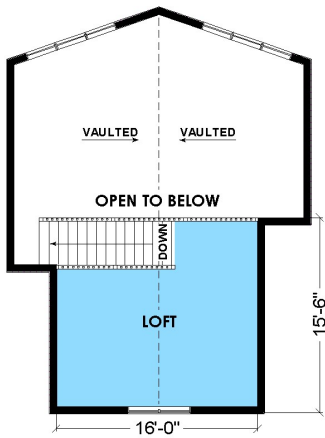

Butternut

Model L5950T

3 Bed, 2 1/2 Bath

First Floor: 2,084 Sq. Ft.
Second Floor: 259 Sq. Ft.
Total: 2,343 Sq. Ft.

Building Dreams...One Home at a Time

W5175 State Rd 21, Necedah, WI | 877-288-7074 | www.WoodcraftHomesWi.com