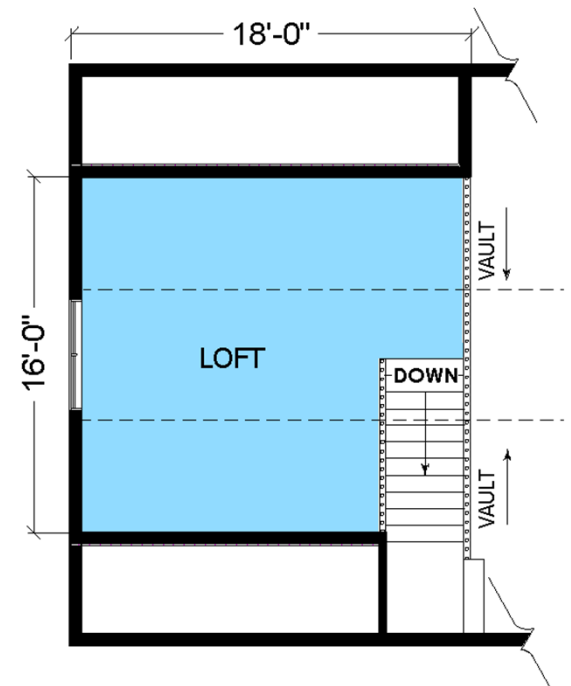

Pinecraft II

Model L5100T

2 Bed, 1 Bath

First Floor: 988 Sq. Ft.
Second Floor: 306 Sq. Ft.
Total: 1,294 Sq. Ft.

Woodcraft Homes

Building Dreams...One Home at a Time

W5175 State Rd 21, Necedah, WI | 877-288-7074 | www.WoodcraftHomesWi.com