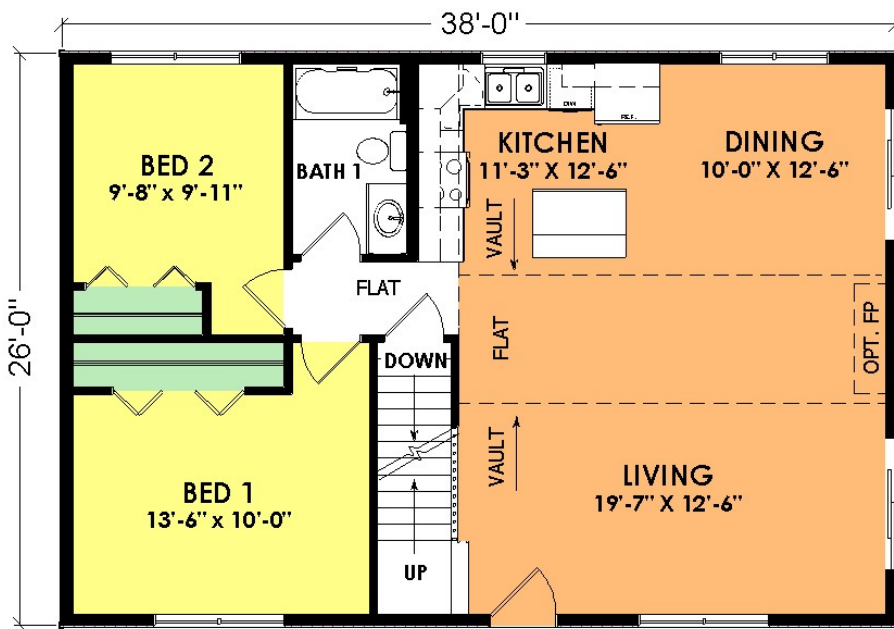

Pinecraft II

Model L5100T

2 Bed, 1 Bath

First Floor: 988 Sq. Ft.
Second Floor: 306 Sq. Ft.
Total: 1,294 Sq. Ft.

Woodcraft Homes

Building Dreams...One Home at a Time

W5175 State Rd 21, Necedah, WI | 877-288-7074 | www.WoodcraftHomesWi.com