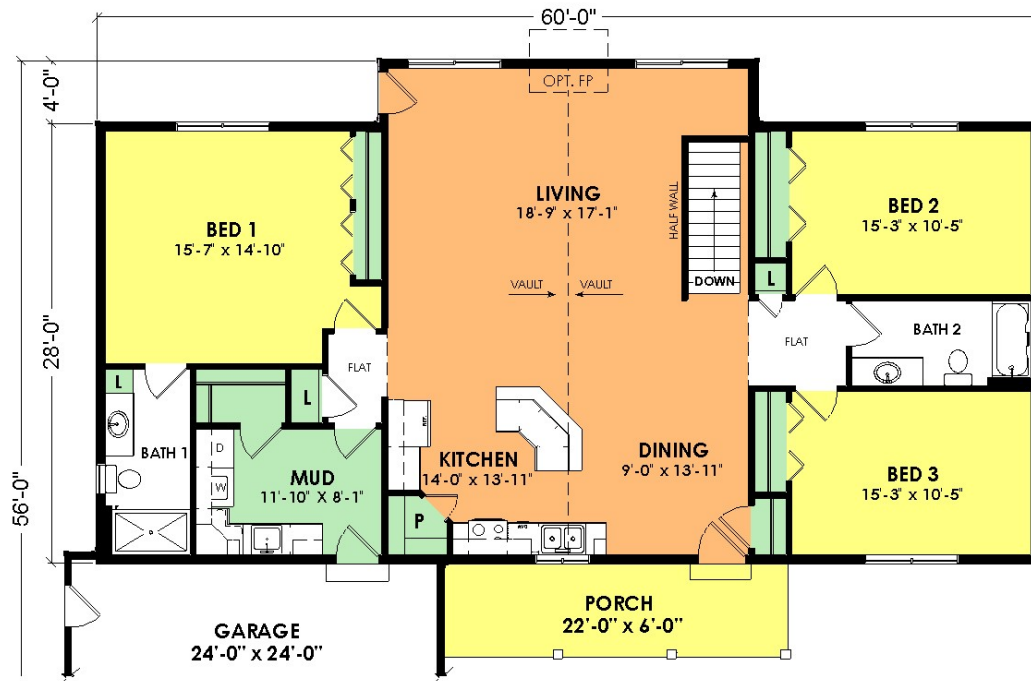

Hickory

Model L5720R

3 Bed, 1 3/4 Bath

Total: **1,776 Sq. Ft.**

Woodcraft Homes

Building Dreams...One Home at a Time

W5175 State Rd 21, Necedah, WI | 877-288-7074 | www.WoodcraftHomesWi.com

*This plan may show options available and may not reflect the actual home detail. © Copyright Woodcraft Quality Homes, Inc. All Rights Reserved.