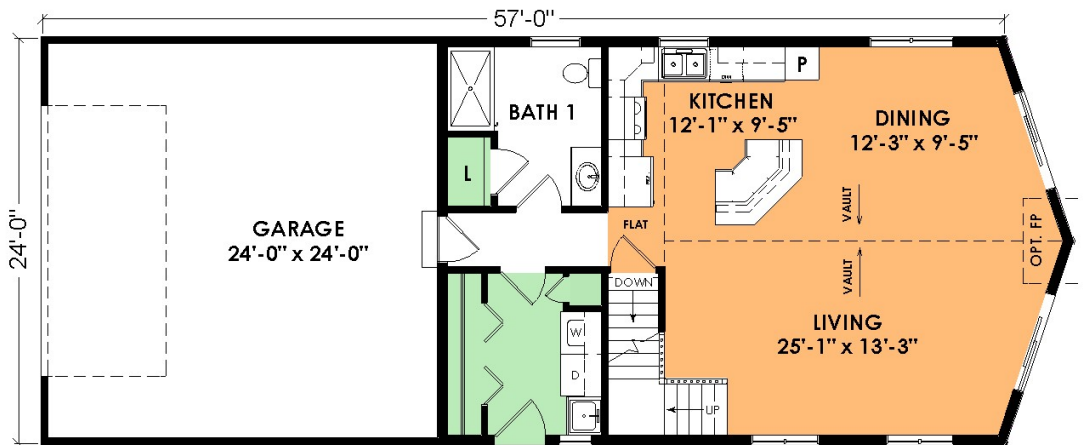

Willow Brook

Model L5600T

3 Bed, 1-3/4 Bath

First Floor: 852 Sq. Ft.
Second Floor: 904 Sq. Ft.
Total: 1,756 Sq. Ft.

Building Dreams...One Home at a Time

W5175 State Rd 21, Necedah, WI | 877-288-7074 | www.WoodcraftHomesWi.com