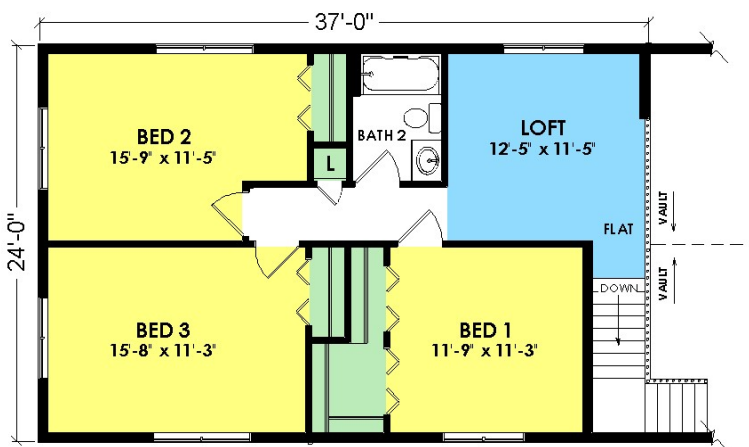

Willow Brook

Model L5600T

3 Bed, 1-3/4 Bath

First Floor: 852 Sq. Ft.
Second Floor: 904 Sq. Ft.
Total: 1,756 Sq. Ft.

Building Dreams...One Home at a Time

W5175 State Rd 21, Necedah, WI | 877-288-7074 | www.WoodcraftHomesWi.com