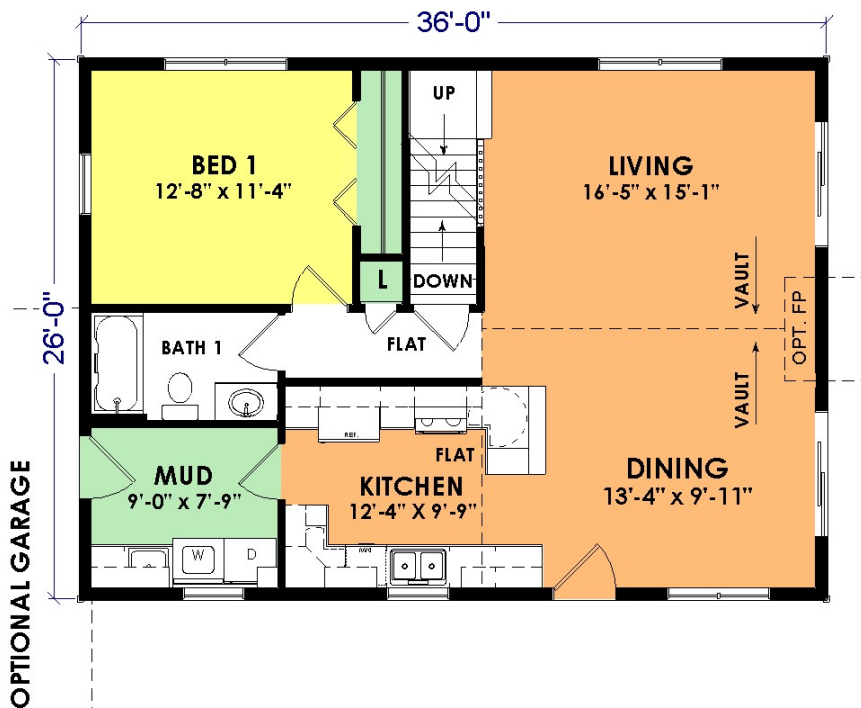

Red Oak

Model L5350T

3 Bed, 2 Bath

First Floor: 936 Sq. Ft.
Second Floor: 507 Sq. Ft.
Total: 1,443 Sq. Ft.

Woodcraft Homes

Building Dreams...One Home at a Time

W5175 State Rd 21, Necedah, WI | 877-288-7074 | www.WoodcraftHomesWi.com