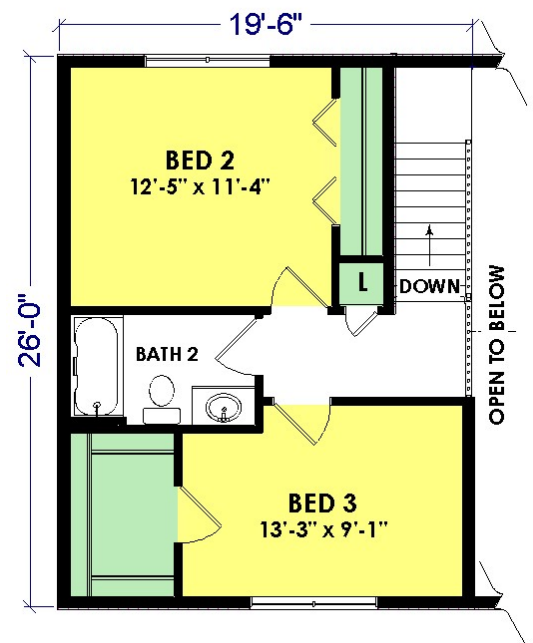

Red Oak

Model L5350T

3 Bed, 2 Bath

First Floor: 936 Sq. Ft.
Second Floor: 507 Sq. Ft.
Total: 1,443 Sq. Ft.

Woodcraft Homes

Building Dreams...One Home at a Time

W5175 State Rd 21, Necedah, WI | 877-288-7074 | www.WoodcraftHomesWi.com