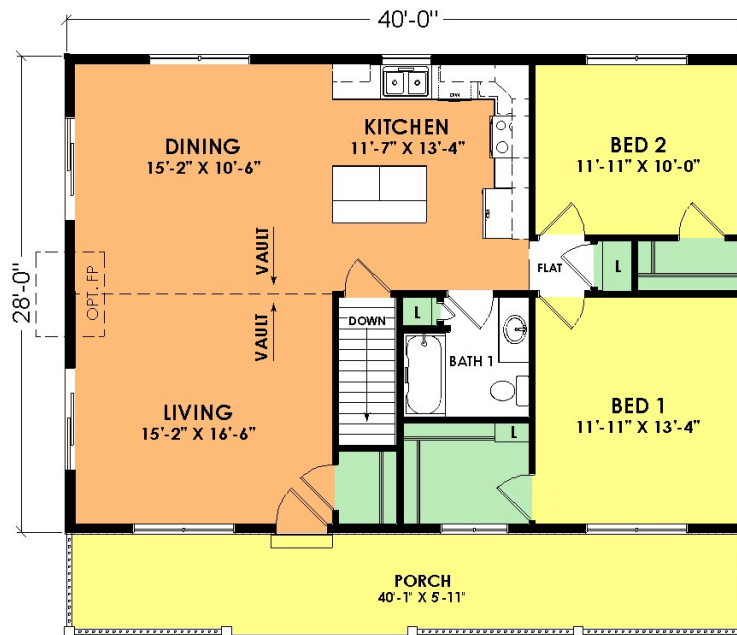

Yellow Pine

Model L5050R

2 Bed, 1 Bath

Total: 1,120 Sq. Ft.

Woodcraft Homes

Building Dreams...One Home at a Time

W5175 State Rd 21, Necedah, WI | 877-288-7074 | www.WoodcraftHomesWi.com

*This plan may show options available and may not reflect the actual home detail. © Copyright Woodcraft Quality Homes, Inc. All Rights Reserved.