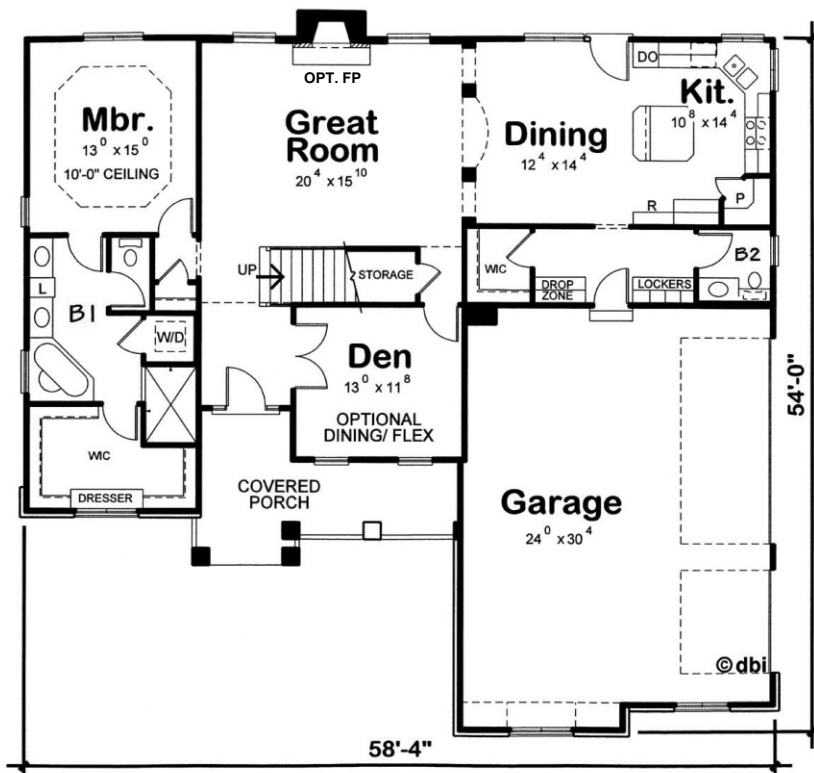

Peony Model E1840T

4 Bed, 3 1/2 Bath

First Floor: 1,669 Sq. Ft.
 Second Floor: 825 Sq. Ft.
 Total: 2,494 Sq. Ft.

Woodcraft Homes

Building Dreams...One Home at a Time

*This plan may show options available and may not reflect the actual home detail.