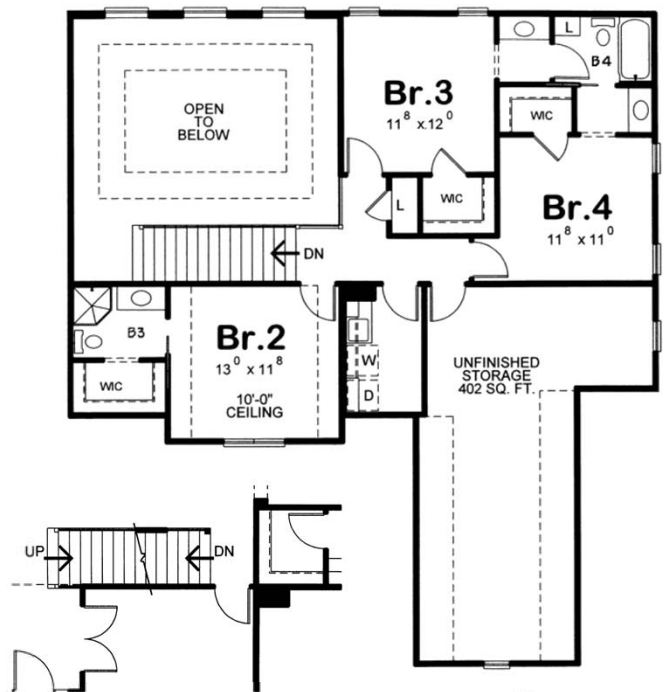

Peony Model E1840T

4 Bed, 3 1/2 Bath

First Floor: 1,669 Sq. Ft.
 Second Floor: 825 Sq. Ft.
 Total: 2,494 Sq. Ft.

Woodcraft Homes

Building Dreams...One Home at a Time

*This plan may show options available and may not reflect the actual home detail.