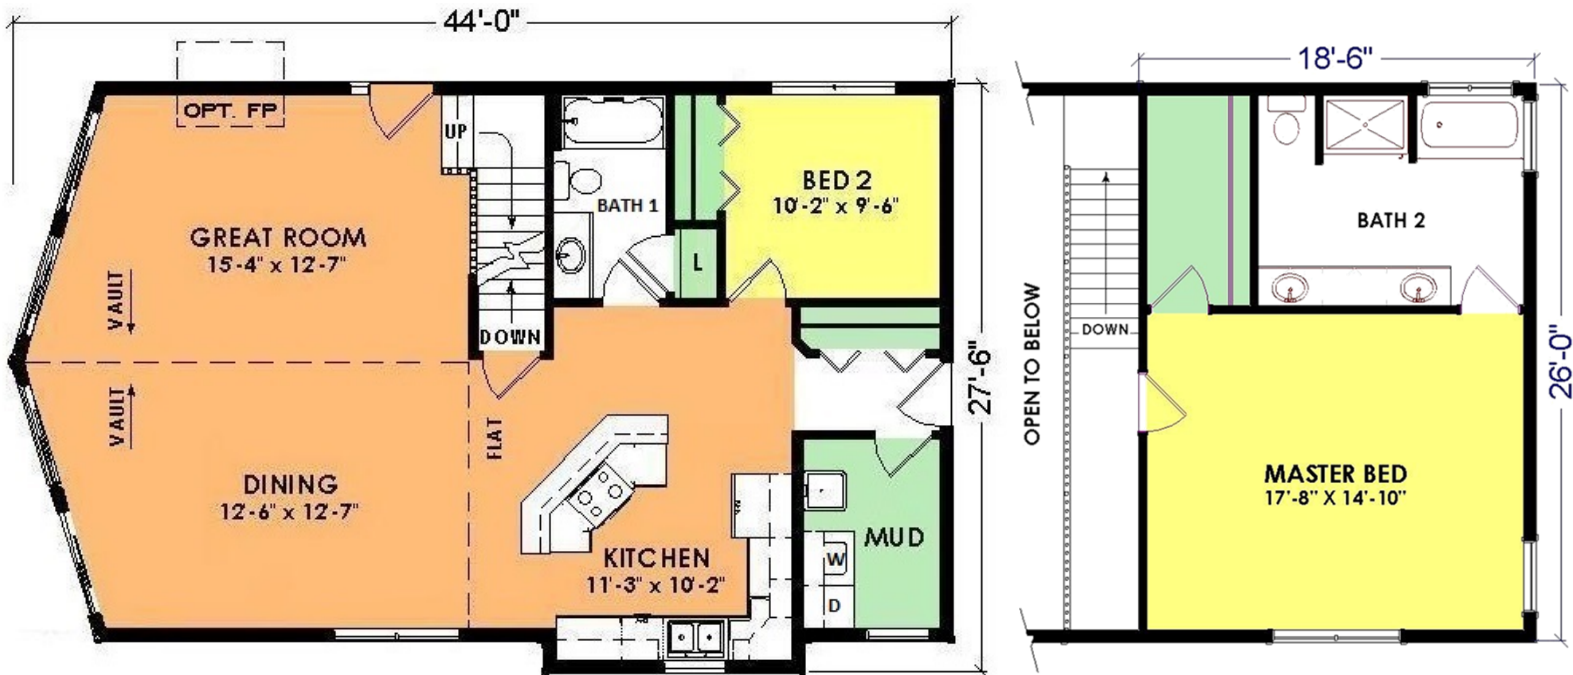

Castle Pointe

Model L5650T

2 Bed, 2 Bath

First Floor: 1,110 Sq. Ft.
Second Floor: 572 Sq. Ft.
Total: 1,682 Sq. Ft.

Woodcraft Homes

Building Dreams...One Home at a Time