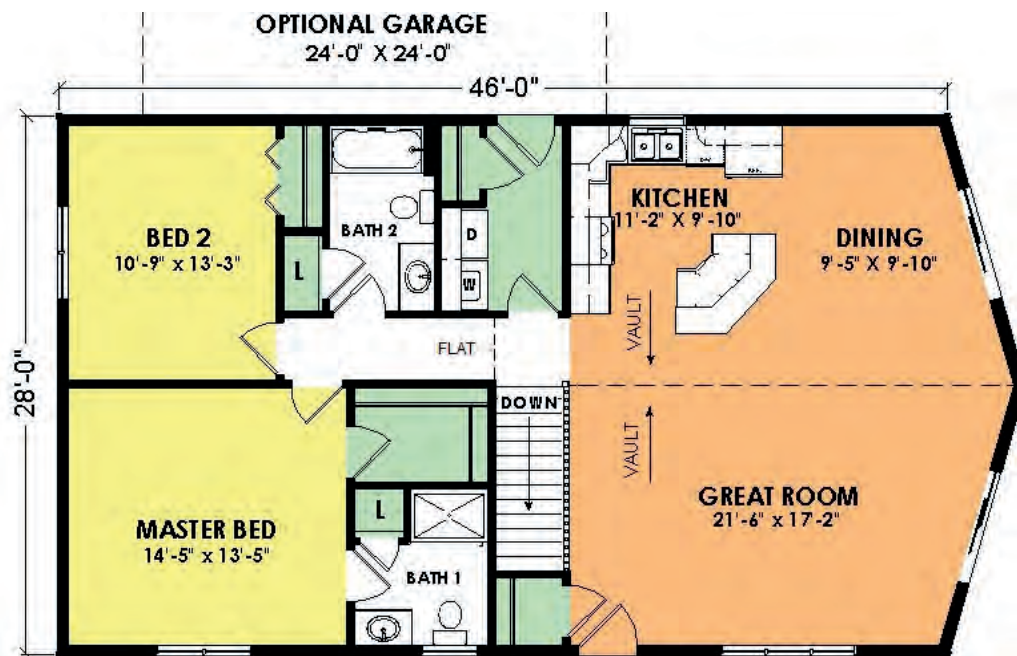

Brookview

Model L5150R

2 Bed, 1 3/4 Bath

Total: 1,344 Sq. Ft.

Woodcraft Homes

Building Dreams...One Home at a Time

W5175 State Rd. 21, Necedah, WI | 877-288-7074 | www.WoodcraftHomesWi.com

*This plan may show options available and may not reflect the actual home detail. © Copyright 2015 Woodcraft Quality Homes, Inc.