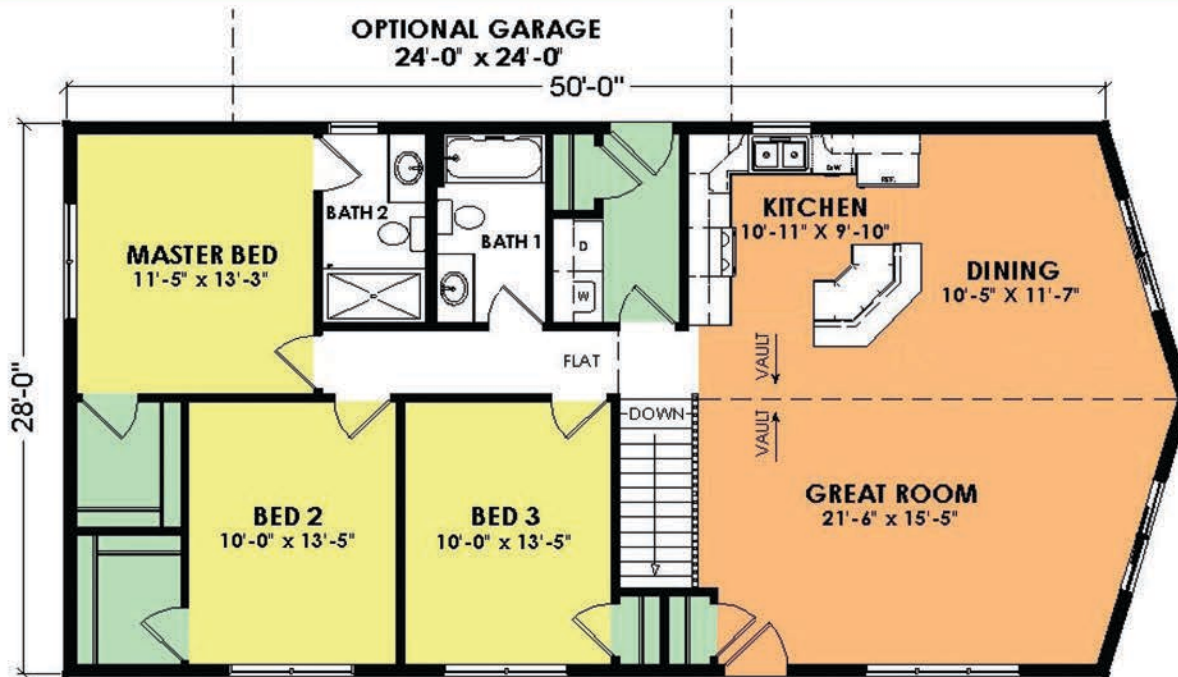

Brookview II

Model L5300R

3 Bed, 1 3/4 Bath

Total: 1,456 Sq. Ft.

Woodcraft Homes

Building Dreams...One Home at a Time

W5175 State Rd. 21, Necedah, WI | 877-288-7074 | www.WoodcraftHomesWi.com