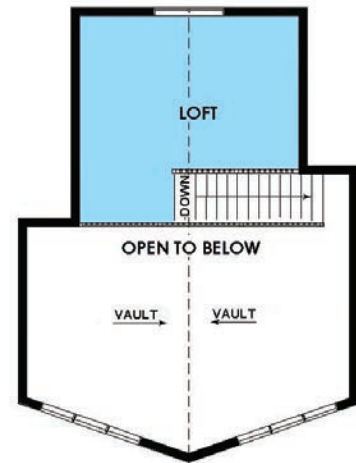

Butternut

Model L5950T

3 Bed, 2 1/2 Bath

First Floor: 2,084 Sq. Ft.
Second Floor: 259 Sq. Ft.
Total: 2,343 Sq. Ft.

Woodcraft Homes

Building Dreams...One Home at a Time

W5175 State Rd. 21, Necedah, WI | 877-288-7074 | www.WoodcraftHomesWi.com