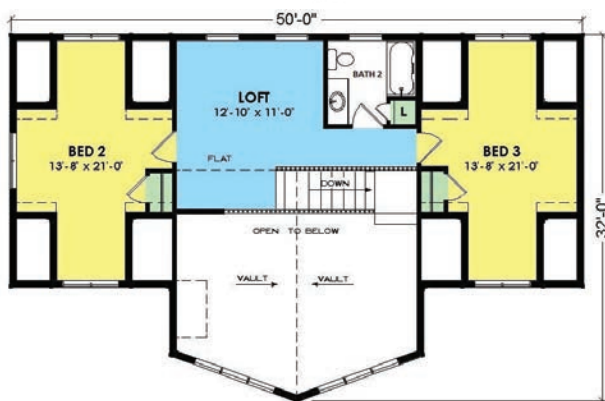

Chestnut II

Model L5900T

3 Bed, 2 1/2 Bath

First Floor: 1,376 Sq. Ft.
Second Floor: 772 Sq. Ft.
Total: 2,148 Sq. Ft.

Building Dreams...One Home at a Time

W5175 State Rd. 21, Necedah, WI | 877-288-7074 | www.WoodcraftHomesWi.com