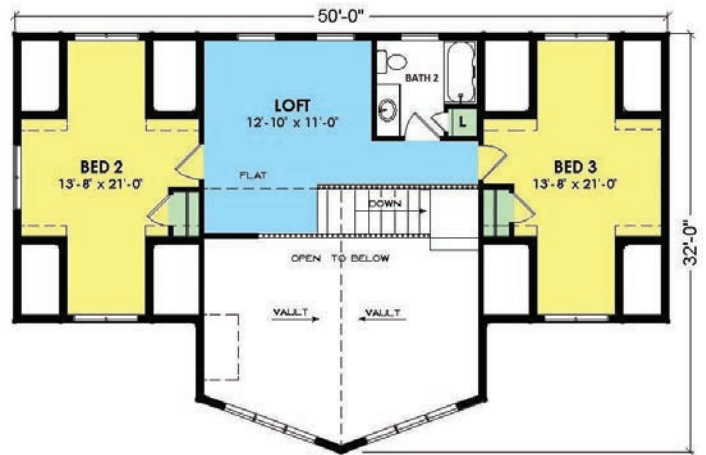

Chestnut

Model L5850T

3 Bed, 2 1/2 Bath

First Floor: 1,276 Sq. Ft.
Second Floor: 772 Sq. Ft.
Total: 2,048 Sq. Ft.

Woodcraft Homes

Building Dreams...One Home at a Time

W5175 State Rd. 21, Necedah, WI | 877-288-7074 | www.WoodcraftHomesWi.com