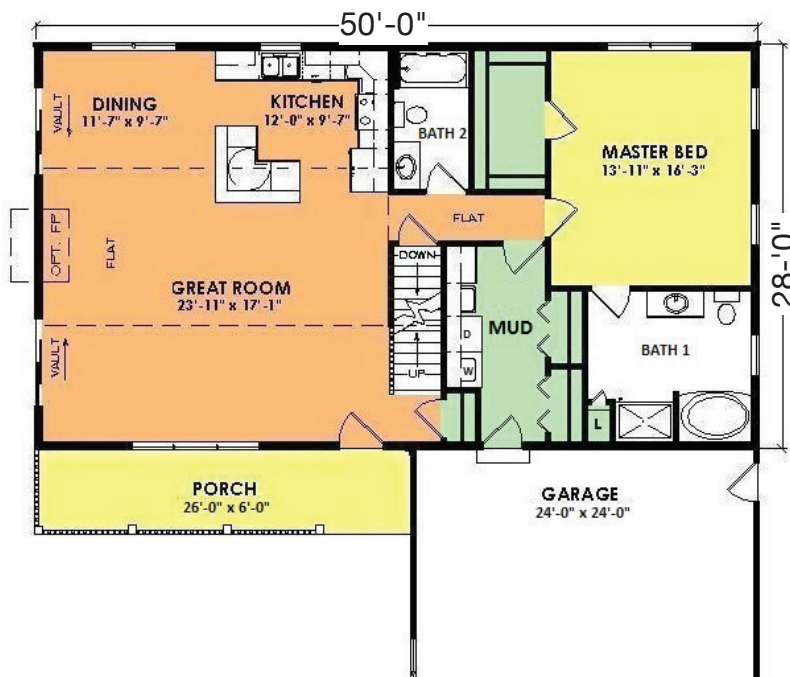

# Virginia Pine

Model L5800T

3 Bed, 3 Bath

**First Floor:** 1,400 Sq. Ft.  
**Second Floor:** 714 Sq. Ft.  
**Total:** 2,114 Sq. Ft.

**Woodcraft Homes**

*Building Dreams...One Home at a Time*

W5175 State Rd. 21, Necedah, WI | 877-288-7074 | [www.WoodcraftHomesWi.com](http://www.WoodcraftHomesWi.com)