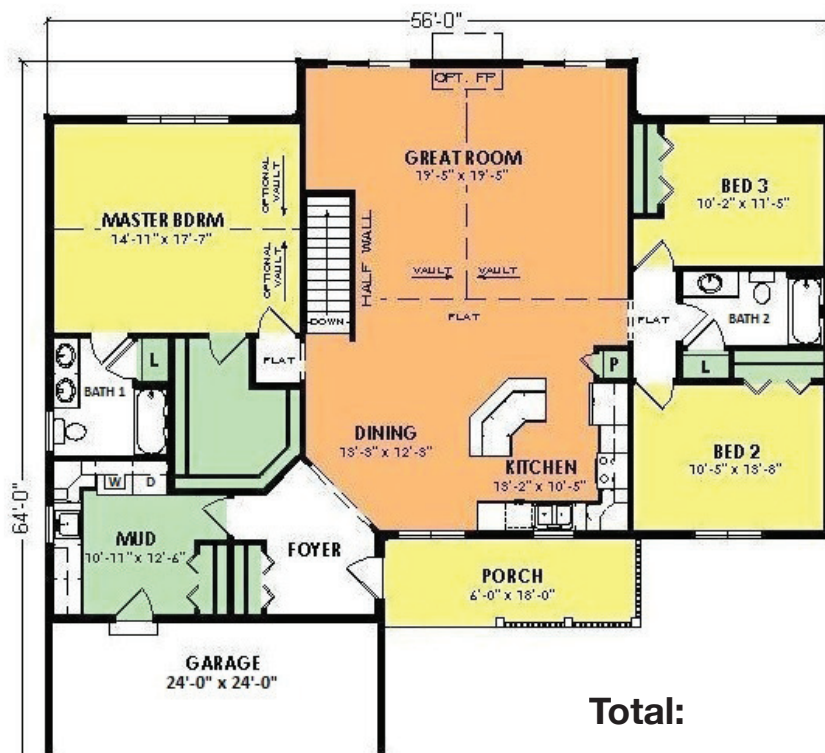

# White Cedar

Model L5750R

3 Bed, 2 Bath

Total:

1,920 Sq. Ft.