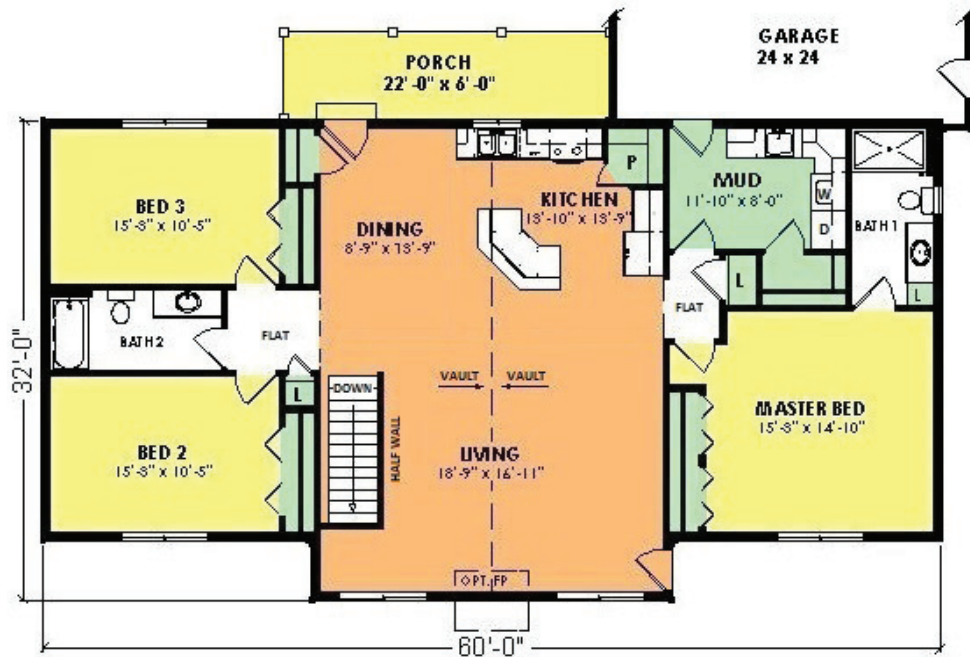

Hickory

Model L5720R

3 Bed, 2 Bath

Total: **1,776 Sq. Ft.**

Woodcraft Homes

Building Dreams...One Home at a Time

W5175 State Rd. 21, Necedah, WI | 877-288-7074 | www.WoodcraftHomesWi.com