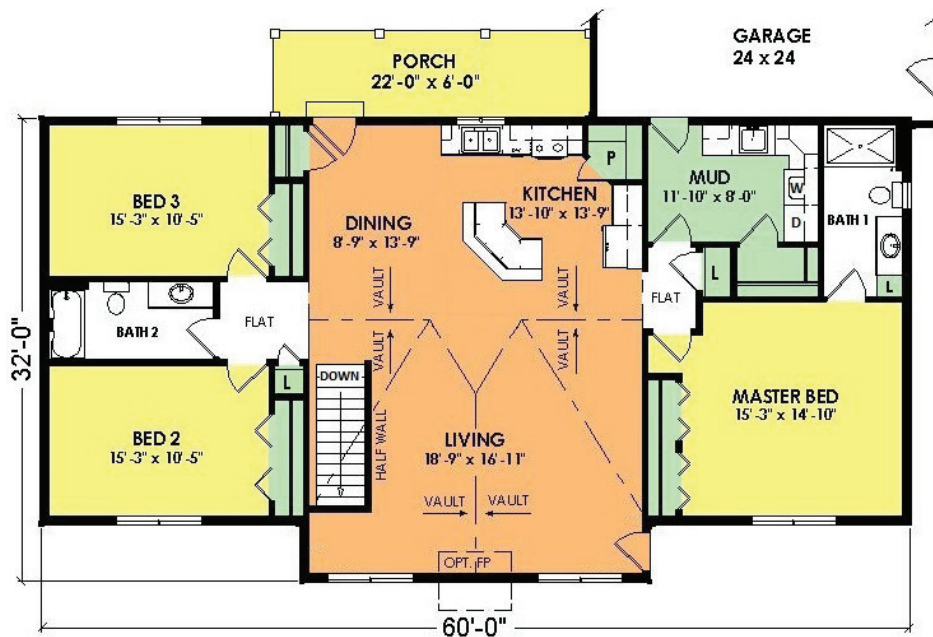

Maple

Model L5710R

3 Bed, 2 Bath

Total:

1776 Sq. Ft.

Woodcraft Homes

Building Dreams...One Home at a Time

W5175 State Rd. 21, Necedah, WI | 877-288-7074 | www.WoodcraftHomesWi.com