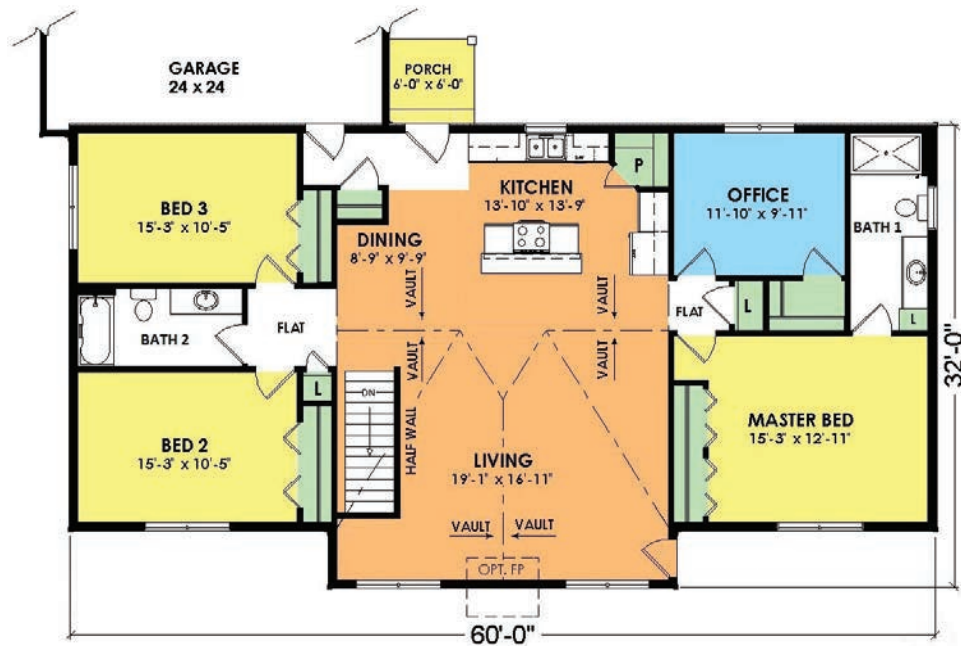

# Redwood

Model L5700R

3 Bed, 1 3/4 Bath

Total: 1,776 Sq. Ft.

**Woodcraft Homes**

*Building Dreams...One Home at a Time*

W5175 State Rd. 21, Necedah, WI | 877-288-7074 | [www.WoodcraftHomesWi.com](http://www.WoodcraftHomesWi.com)