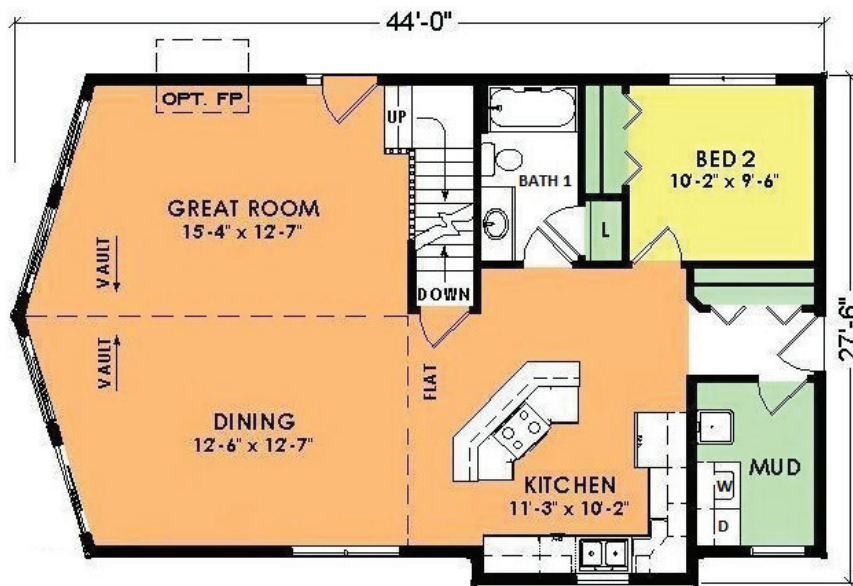

Castle Pointe

Model L5650T

2 Bed, 2 Bath

First Floor: 1,110 Sq. Ft.
Second Floor: 572 Sq. Ft.
Total: 1,682 Sq. Ft.

Woodcraft Homes

Building Dreams...One Home at a Time

W5175 State Rd. 21, Necedah, WI | 877-288-7074 | www.WoodcraftHomesWi.com