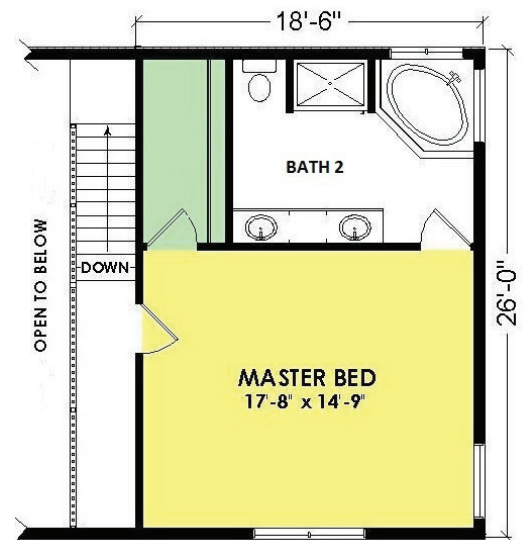

Castle Pointe

Model L5650T

2 Bed, 2 Bath

First Floor: 1,110 Sq. Ft.
Second Floor: 572 Sq. Ft.
Total: 1,682 Sq. Ft.

Woodcraft Homes

Building Dreams...One Home at a Time

W5175 State Rd. 21, Necedah, WI | 877-288-7074 | www.WoodcraftHomesWi.com