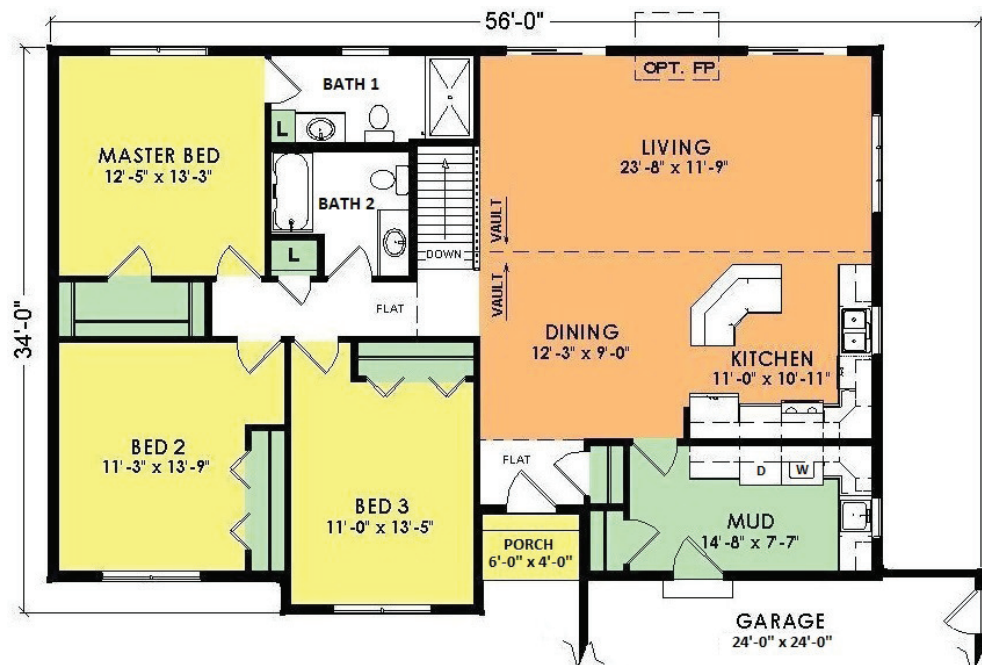

**Spanish Oak**      Model L5550R      3 Bed, 1 3/4 Bath

**Total: 1,600 Sq. Ft.**

**Woodcraft Homes**

*Building Dreams...One Home at a Time*

W5175 State Rd. 21, Necedah, WI | 877-288-7074 | [www.WoodcraftHomesWi.com](http://www.WoodcraftHomesWi.com)