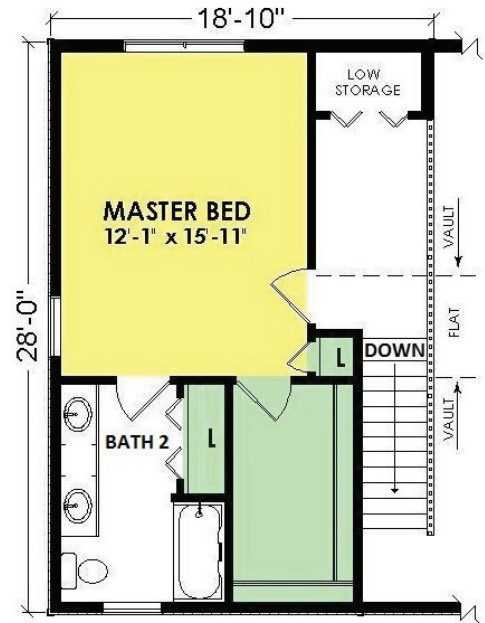

White Elm

Model L5450T

3 Bed, 2 Bath

First Floor: 1,008 Sq. Ft.
Second Floor: 497 Sq. Ft.
Total: 1,505 Sq. Ft.

Woodcraft Homes

Building Dreams...One Home at a Time

W5175 State Rd. 21, Necedah, WI | 877-288-7074 | www.WoodcraftHomesWi.com