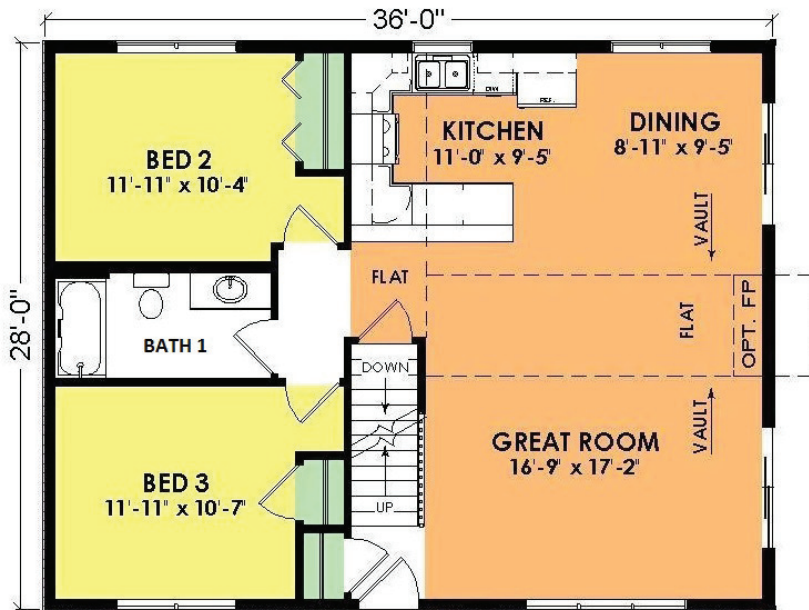

White Elm

Model L5450T

3 Bed, 2 Bath

First Floor: 1,008 Sq. Ft.
Second Floor: 497 Sq. Ft.
Total: 1,505 Sq. Ft.

Woodcraft Homes

Building Dreams...One Home at a Time

W5175 State Rd. 21, Necedah, WI | 877-288-7074 | www.WoodcraftHomesWi.com