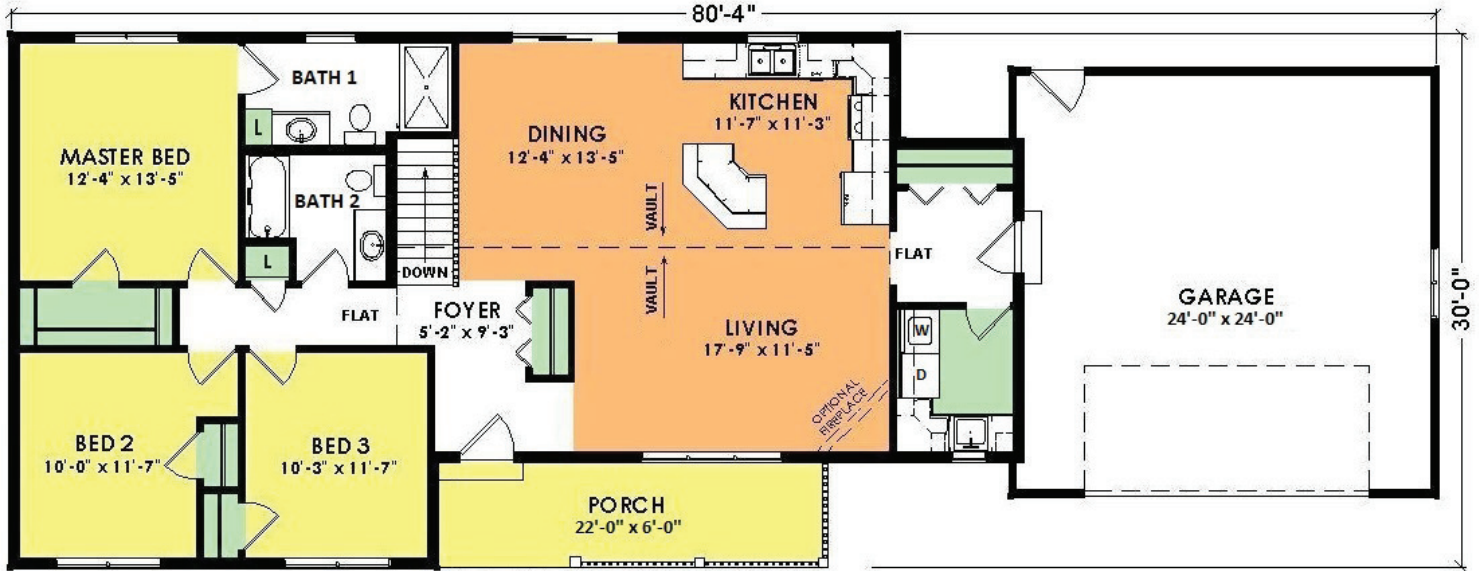

# Spanish Oak II

Model L5400R

3 Bed, 1 3/4 Bath

Total: 1,470 Sq. Ft.

**Woodcraft Homes**

*Building Dreams...One Home at a Time*

W5175 State Rd. 21, Necedah, WI | 877-288-7074 | [www.WoodcraftHomesWi.com](http://www.WoodcraftHomesWi.com)