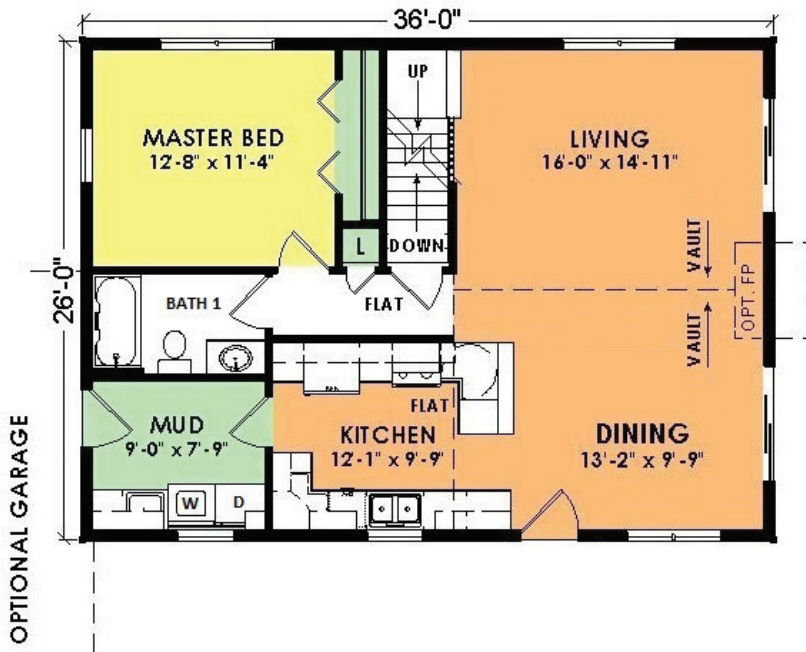

Red Oak

Model L5350T

3 Bed, 2 Bath

First Floor: 936 Sq. Ft.
Second Floor: 507 Sq. Ft.
Total: 1,443 Sq. Ft.

Woodcraft Homes

Building Dreams...One Home at a Time

W5175 State Rd. 21, Necedah, WI | 877-288-7074 | www.WoodcraftHomesWi.com