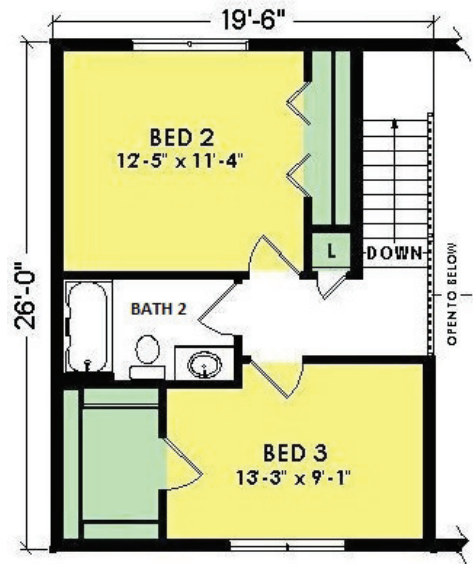

Red Oak

Model L5350T

3 Bed, 2 Bath

First Floor: 936 Sq. Ft.
Second Floor: 507 Sq. Ft.
Total: 1,443 Sq. Ft.

Woodcraft Homes

Building Dreams...One Home at a Time

W5175 State Rd. 21, Necedah, WI | 877-288-7074 | www.WoodcraftHomesWi.com