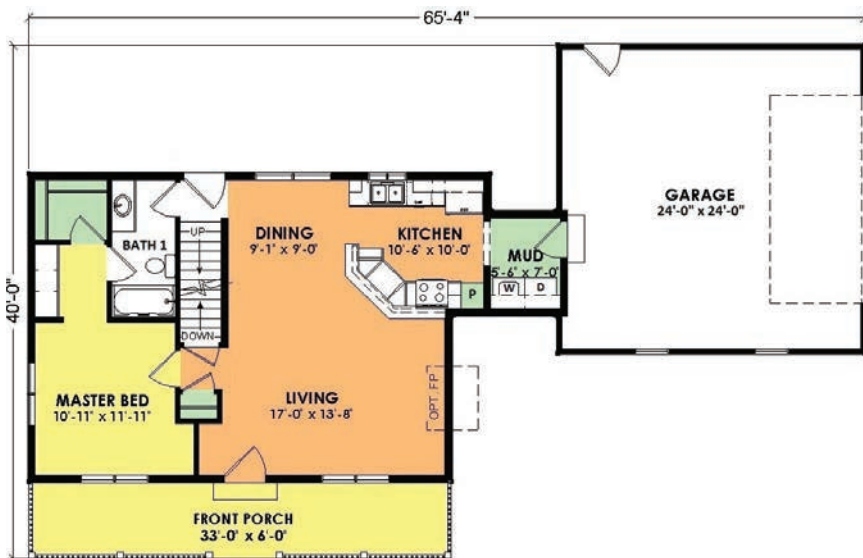

# Alder

Model L5250C

3 Bed, 2 Bath

**First Floor:** 873 Sq. Ft.  
**Second Floor:** 489 Sq. Ft.  
**Total:** 1,362 Sq. Ft.

**Woodcraft Homes**

*Building Dreams...One Home at a Time*

W5175 State Rd. 21, Necedah, WI | 877-288-7074 | [www.WoodcraftHomesWi.com](http://www.WoodcraftHomesWi.com)