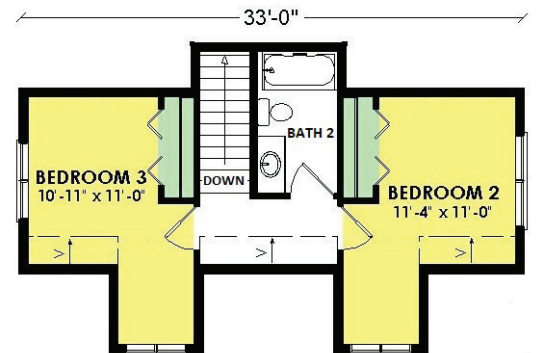

# Alder

Model L5250C

3 Bed, 2 Bath

**First Floor:** 873 Sq. Ft.  
**Second Floor:** 489 Sq. Ft.  
**Total:** 1,362 Sq. Ft.

**Woodcraft Homes**

*Building Dreams...One Home at a Time*

W5175 State Rd. 21, Necedah, WI | 877-288-7074 | [www.WoodcraftHomesWi.com](http://www.WoodcraftHomesWi.com)