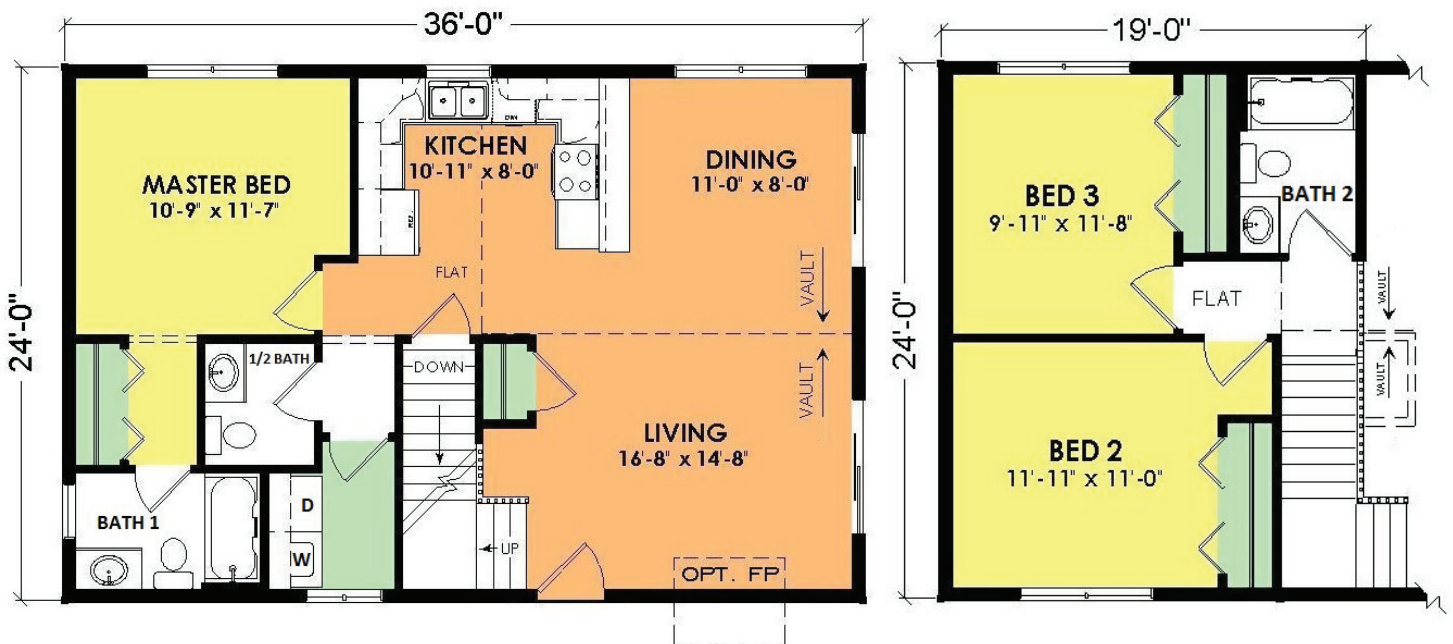

Black Oak

Model L5200T

3 Bed, 2 1/2 Bath

First Floor: 864 Sq. Ft.
Second Floor: 463 Sq. Ft.
Total: 1,327 Sq. Ft.

Building Dreams...One Home at a Time

W5175 State Rd. 21, Necedah, WI | 877-288-7074 | www.WoodcraftHomesWi.com