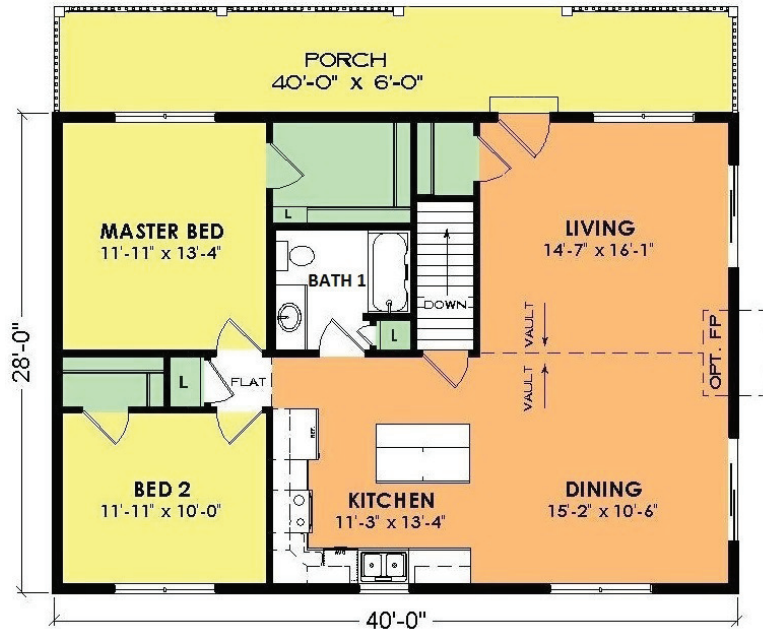

# Yellow Pine

Model L5050R

2 Bed, 1 Bath

Total: 1,120 Sq. Ft.

**Woodcraft Homes**

*Building Dreams...One Home at a Time*

W5175 State Rd. 21, Necedah, WI | 877-288-7074 | [www.WoodcraftHomesWi.com](http://www.WoodcraftHomesWi.com)