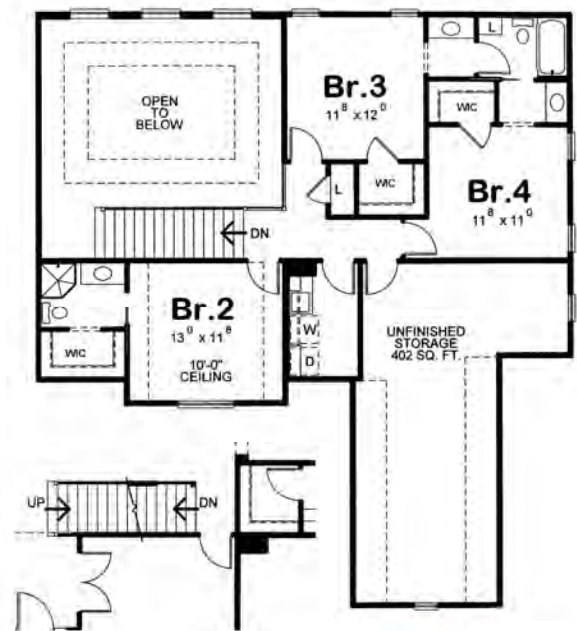

Peony Model E1840T

4 Bed, 3 1/2 Bath

First Floor: 1,669 Sq. Ft.
Second Floor: 825 Sq. Ft.
Total: 2,494 Sq. Ft.

Building Dreams...One Home at a Time

W5175 State Rd 21, Necedah, WI | 877-288-7074 | www.WoodcraftHomesWi.com

*This plan may show options available and may not reflect the actual home detail.