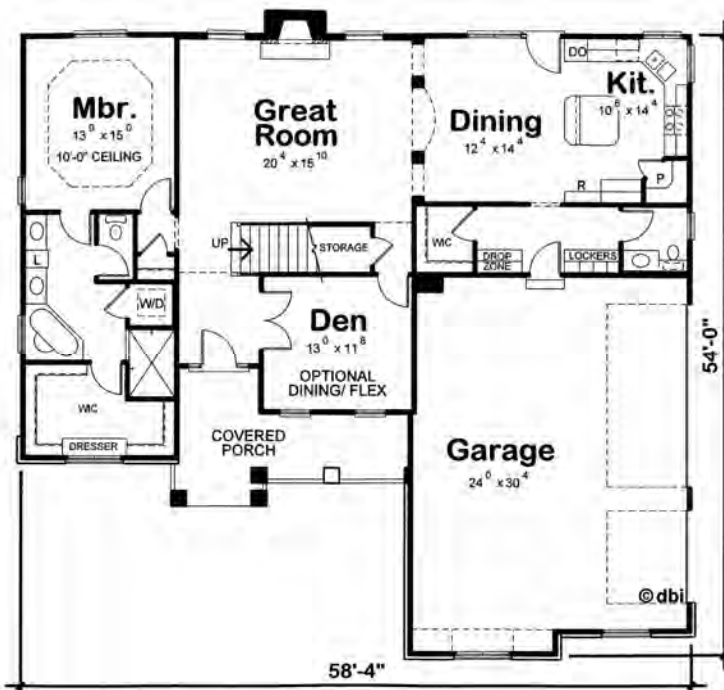

Peony Model E1840T

4 Bed, 3 1/2 Bath

First Floor: 1,669 Sq. Ft.
Second Floor: 825 Sq. Ft.
Total: 2,494 Sq. Ft.

Building Dreams...One Home at a Time

W5175 State Rd 21, Necedah, WI | 877-288-7074 | www.WoodcraftHomesWi.com

*This plan may show options available and may not reflect the actual home detail.