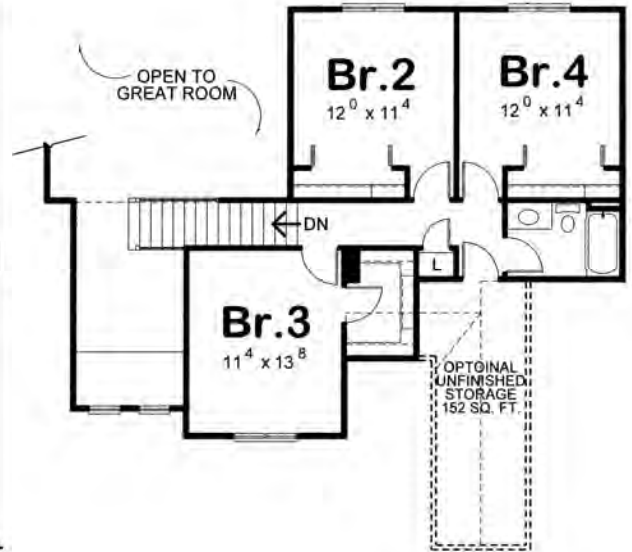

Flockhart Model E1770T

4 Bed, 2 1/2 Bath

First Floor: 1,501 Sq. Ft.
Second Floor: 732 Sq. Ft.
Total: 2,233 Sq. Ft.

Woodcraft Homes

Building Dreams...One Home at a Time

W5175 State Rd 21, Necedah, WI | 877-288-7074 | www.WoodcraftHomesWi.com

*This plan may show options available and may not reflect the actual home detail.