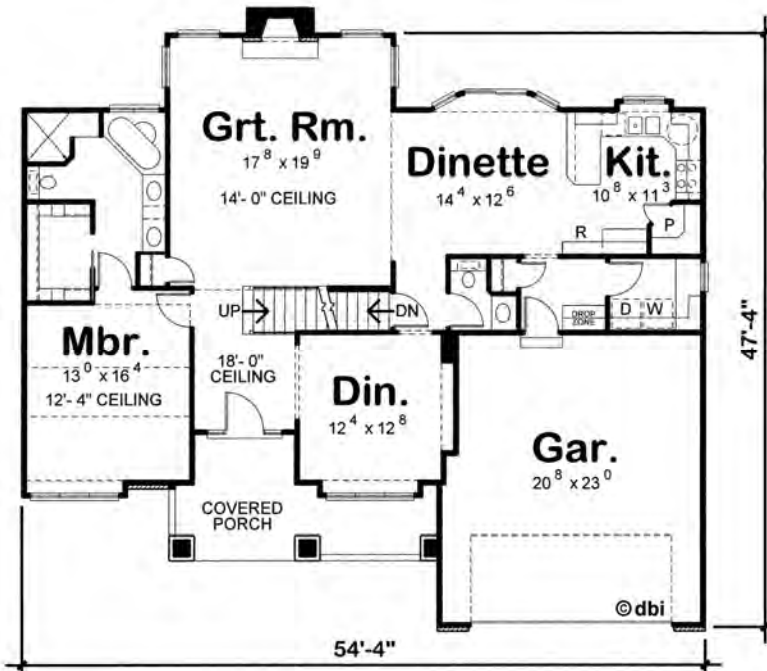

Flockhart Model E1770T

4 Bed, 2 1/2 Bath

First Floor: 1,501 Sq. Ft.
Second Floor: 732 Sq. Ft.
Total: 2,233 Sq. Ft.

Woodcraft Homes

Building Dreams...One Home at a Time

W5175 State Rd 21, Necedah, WI | 877-288-7074 | www.WoodcraftHomesWi.com

*This plan may show options available and may not reflect the actual home detail.