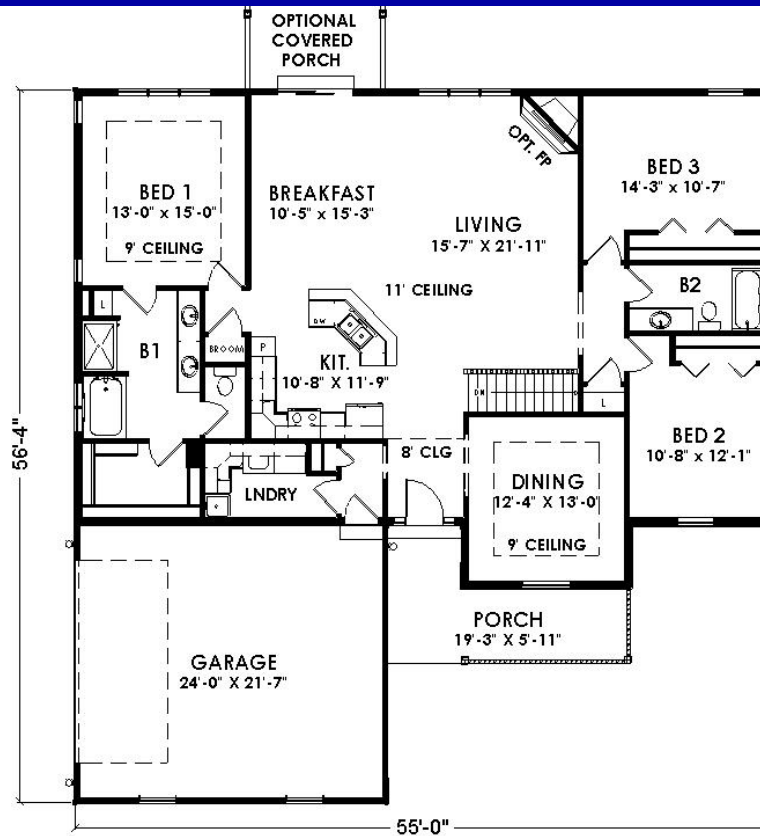

Sehorn Model E1640R

3 Bed, 2 Bath

Building Dreams...One Home at a Time

Total: 1,955 Sq. Ft.