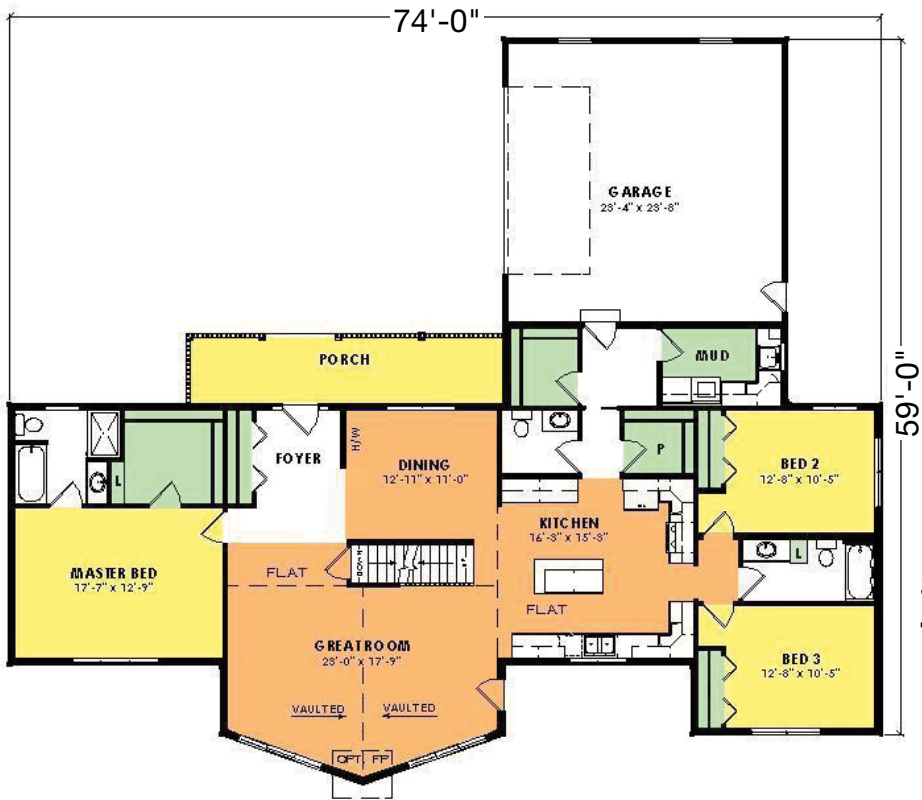

# Butternut

Model L5950T

3 Bed, 2 1/2 Bath

**First Floor:** 2,084 Sq. Ft.  
**Second Floor:** 259 Sq. Ft.  
**Total:** 2,343 Sq. Ft.

**Woodcraft Homes**

*Building Dreams...One Home at a Time*

W5175 State Rd. 21, Necedah, WI | 877-288-7074 | [www.WoodcraftHomesWi.com](http://www.WoodcraftHomesWi.com)