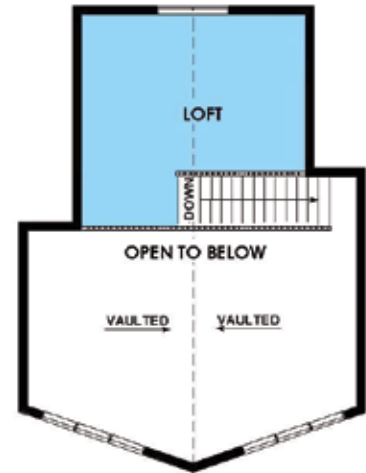

# Butternut

Model L5950T

3 Bed, 2 1/2 Bath

**First Floor:** 2,084 Sq. Ft.  
**Second Floor:** 259 Sq. Ft.  
**Total:** 2,343 Sq. Ft.

**Woodcraft Homes**

*Building Dreams...One Home at a Time*

W5175 State Rd. 21, Necedah, WI | 877-288-7074 | [www.WoodcraftHomesWi.com](http://www.WoodcraftHomesWi.com)