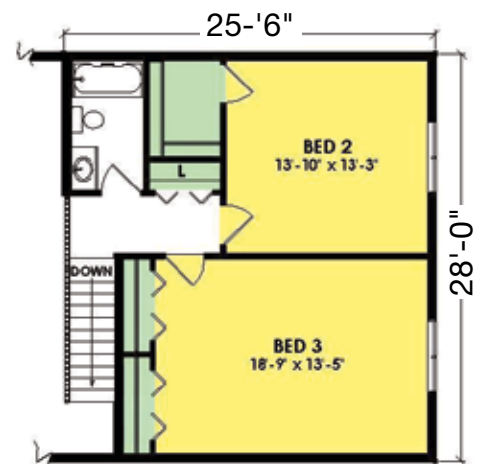

Virginia Pine

Model L5800T

3 Bed, 3 Bath

First Floor: 1,400 Sq. Ft.
Second Floor: 714 Sq. Ft.
Total: 2,114 Sq. Ft.

Woodcraft Homes

Building Dreams...One Home at a Time

W5175 State Rd. 21, Necedah, WI | 877-288-7074 | www.WoodcraftHomesWi.com