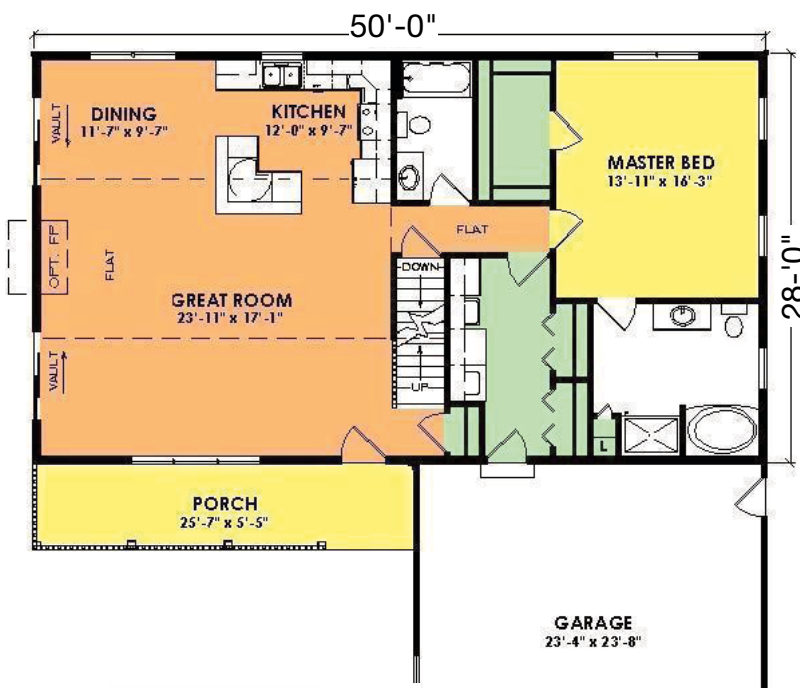

Virginia Pine

Model L5800T

3 Bed, 3 Bath

First Floor: 1,400 Sq. Ft.
Second Floor: 714 Sq. Ft.
Total: 2,114 Sq. Ft.

Woodcraft Homes

Building Dreams...One Home at a Time

W5175 State Rd. 21, Necedah, WI | 877-288-7074 | www.WoodcraftHomesWi.com