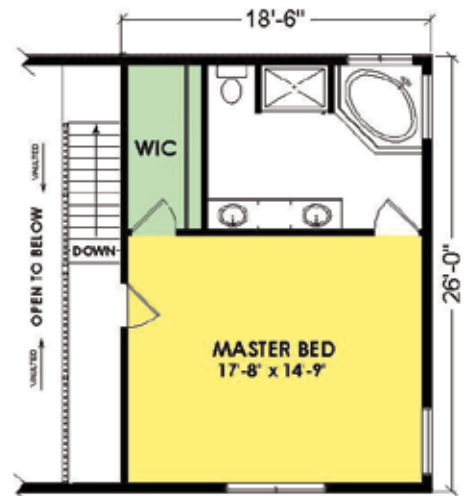

Castle Pointe

Model L5650T

2 Bed, 2 Bath

First Floor: 1,110 Sq. Ft.
Second Floor: 572 Sq. Ft.
Total: 1,682 Sq. Ft.

Woodcraft Homes

Building Dreams...One Home at a Time

W5175 State Rd. 21, Necedah, WI | 877-288-7074 | www.WoodcraftHomesWi.com