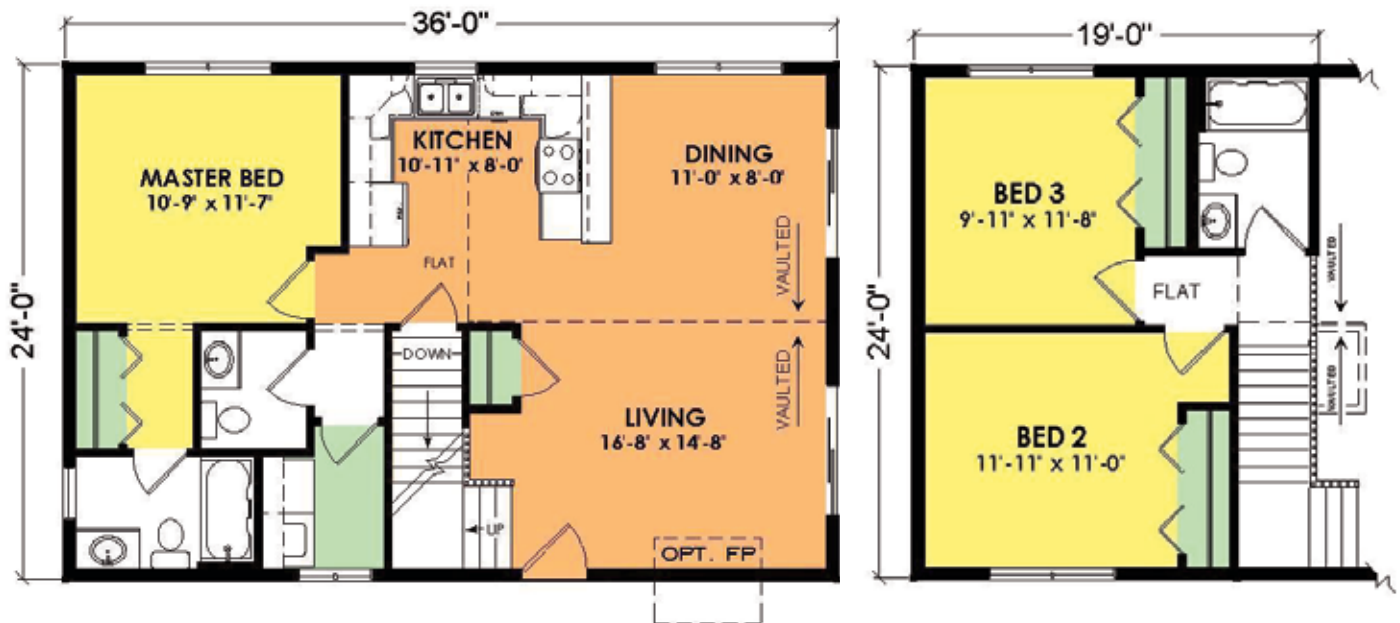

Black Oak

Model L5200T

3 Bed, 2 1/2 Bath

First Floor: 864 Sq. Ft.
Second Floor: 463 Sq. Ft.
Total: 1,327 Sq. Ft.

Woodcraft Homes

Building Dreams...One Home at a Time

W5175 State Rd. 21, Necedah, WI | 877-288-7074 | www.WoodcraftHomesWi.com