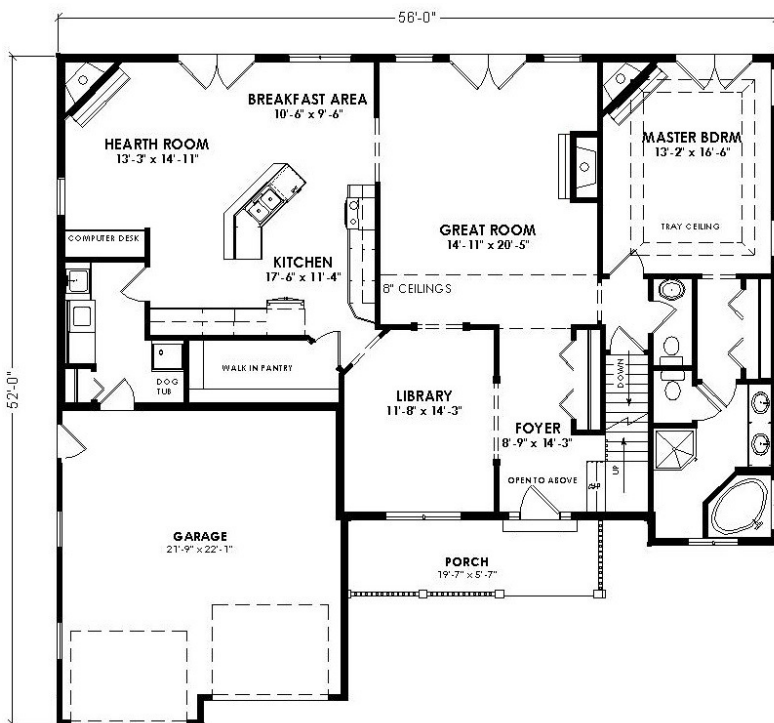

Markesan Model E1905T

3 Bed, 3 1/2 Bath

First Floor: 1,851 Sq. Ft.
Second Floor: 972 Sq. Ft.
Total: 2,823 Sq. Ft.

Building Dreams...One Home at a Time

W5175 State Rd 21, Necedah, WI | 877-288-7074 | www.WoodcraftHomesWi.com

*This plan may show options available and may not reflect the actual home detail.