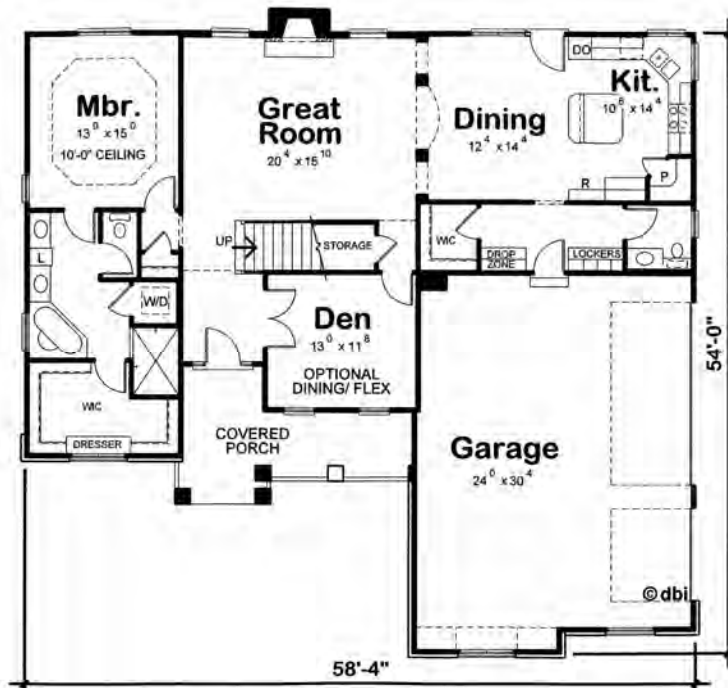

Peony Model E1840T

4 Bed, 3 1/2 Bath

First Floor: 1,669 Sq. Ft.
Second Floor: 825 Sq. Ft.
Total: 2,494 Sq. Ft.

Building Dreams...One Home at a Time

W5175 State Rd 21, Necedah, WI | 877-288-7074 | www.WoodcraftHomesWi.com

*This plan may show options available and may not reflect the actual home detail.