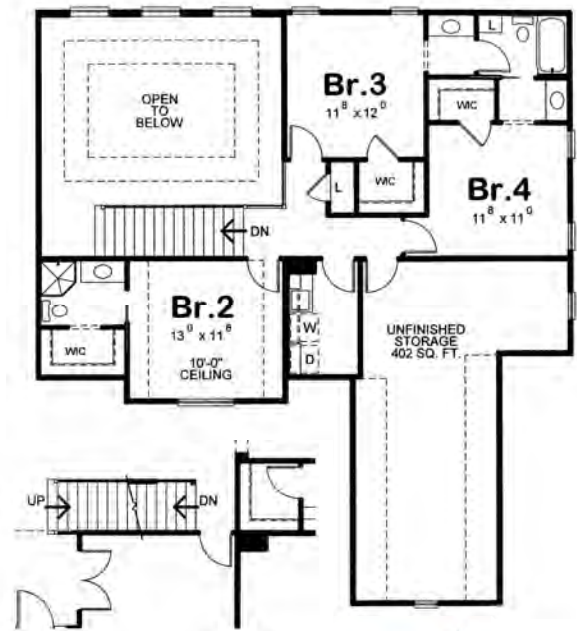

Peony Model E1840T

4 Bed, 3 1/2 Bath

First Floor: 1,669 Sq. Ft.
Second Floor: 825 Sq. Ft.
Total: 2,494 Sq. Ft.

Building Dreams...One Home at a Time

W5175 State Rd 21, Necedah, WI | 877-288-7074 | www.WoodcraftHomesWi.com

*This plan may show options available and may not reflect the actual home detail.