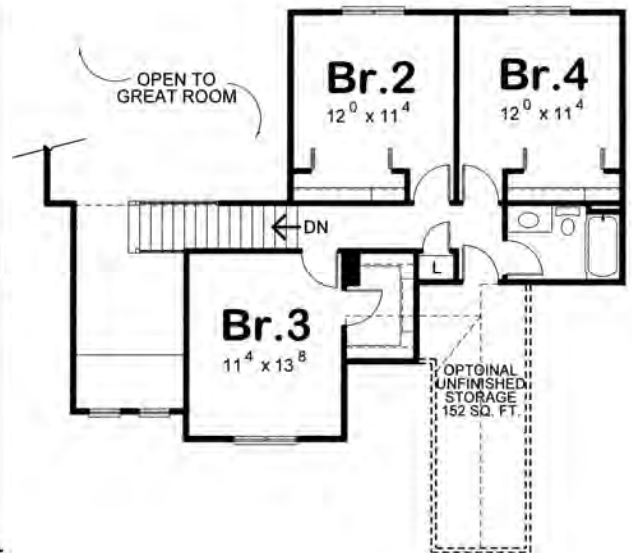

# Flockhart Model E1770T

4 Bed, 2 1/2 Bath

First Floor: 1,501 Sq. Ft.  
 Second Floor: 732 Sq. Ft.  
 Total: 2,233 Sq. Ft.

*Building Dreams...One Home at a Time*

W5175 State Rd 21, Necedah, WI | 877-288-7074 | [www.WoodcraftHomesWi.com](http://www.WoodcraftHomesWi.com)

\*This plan may show options available and may not reflect the actual home detail.