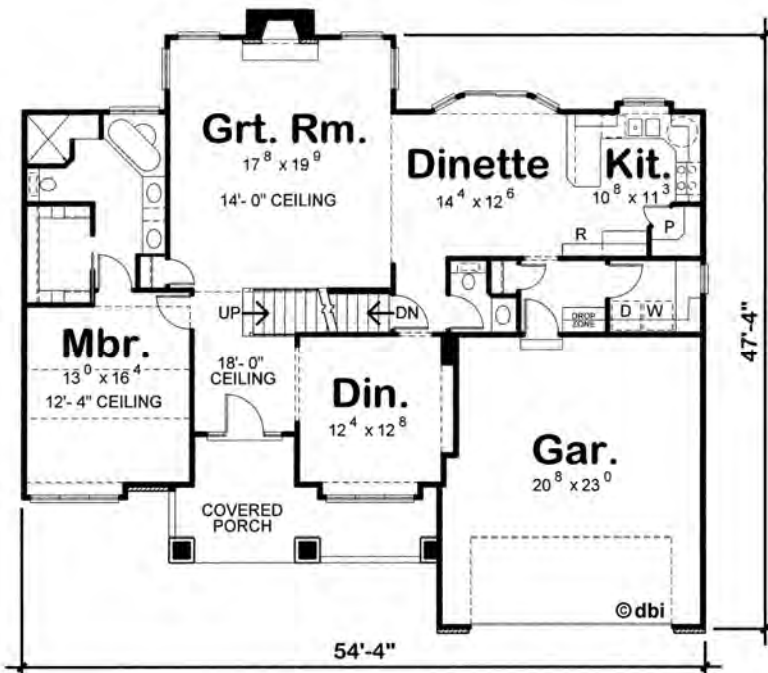

# Flockhart Model E1770T

4 Bed, 2 1/2 Bath

First Floor: 1,501 Sq. Ft.  
 Second Floor: 732 Sq. Ft.  
 Total: 2,233 Sq. Ft.

*Building Dreams...One Home at a Time*

W5175 State Rd 21, Necedah, WI | 877-288-7074 | [www.WoodcraftHomesWi.com](http://www.WoodcraftHomesWi.com)

\*This plan may show options available and may not reflect the actual home detail.