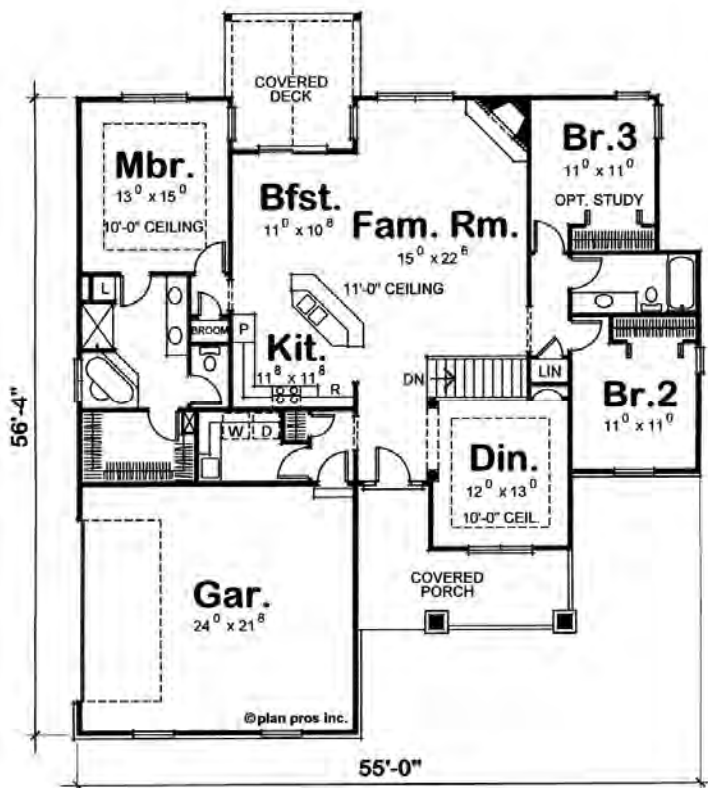

Sehorn Model E1640R

3 Bed, 2 Bath

Building Dreams...One Home at a Time

Total: 1,854 Sq. Ft.

W5175 State Rd 21, Necedah, WI | 877-288-7074 | www.WoodcraftHomesWi.com

*This plan may show options available and may not reflect the actual home detail.