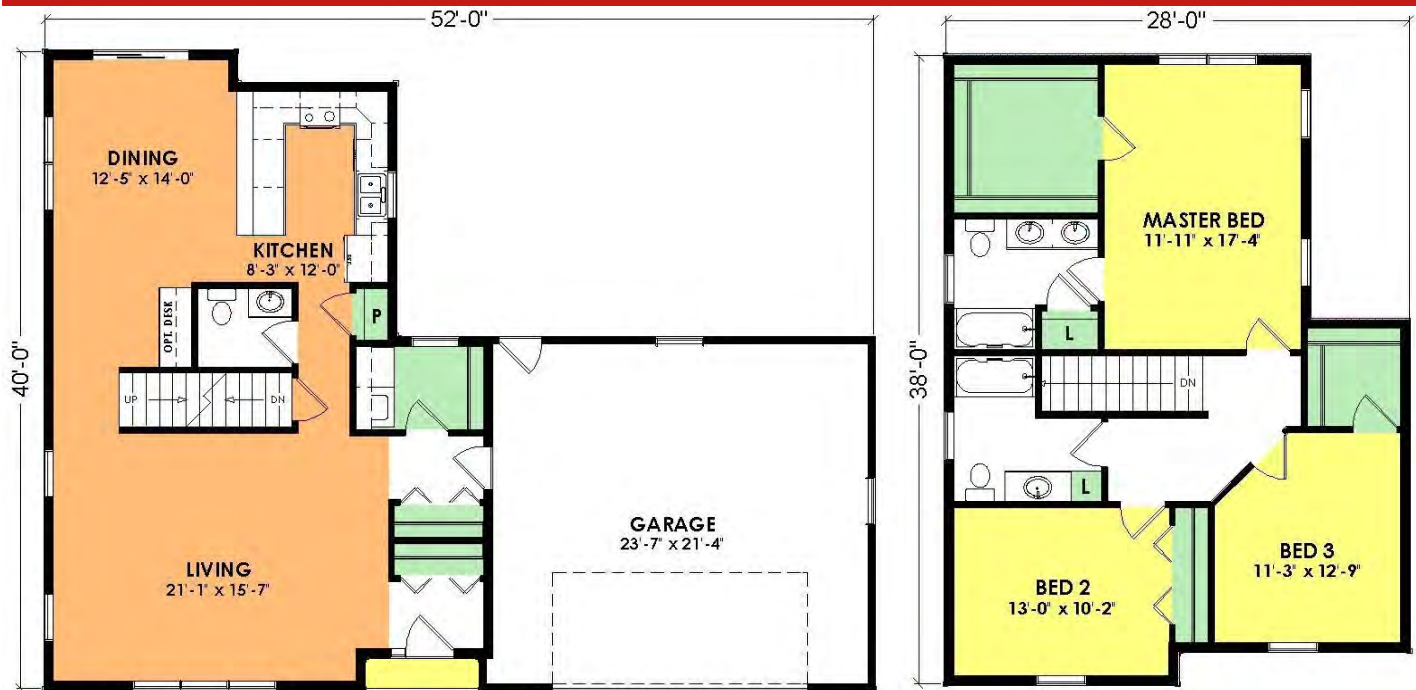

Ozark

Model A890T

3 Bed, 2.5 Bath

First Floor : 976 Sq. Ft.
Second Floor : 940 Sq. Ft.
Total: 1,916 Sq. Ft.

Woodcraft Homes

Building Dreams...One Home at a Time

W5175 State Rd 21, Necedah, WI | 877-288-7074 | www.WoodcraftHomesWi.com 12

*This plan may show options available and may not reflect the actual home detail.