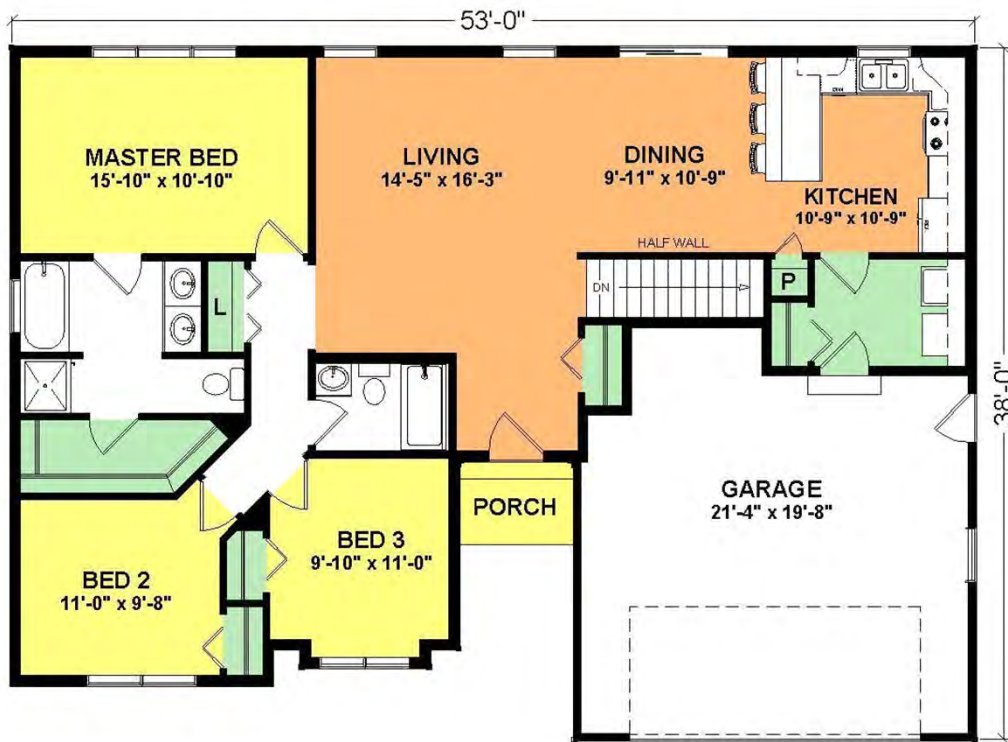

# Raven

Model A750R

3 Bed, 2 Bath

Total: 1,384 Sq. Ft.

**Woodcraft Homes**

*Building Dreams...One Home at a Time*

W5175 State Rd 21, Necedah, WI | 877-288-7074 | [www.WoodcraftHomesWi.com](http://www.WoodcraftHomesWi.com)

\*This plan may show options available and may not reflect the actual home detail.