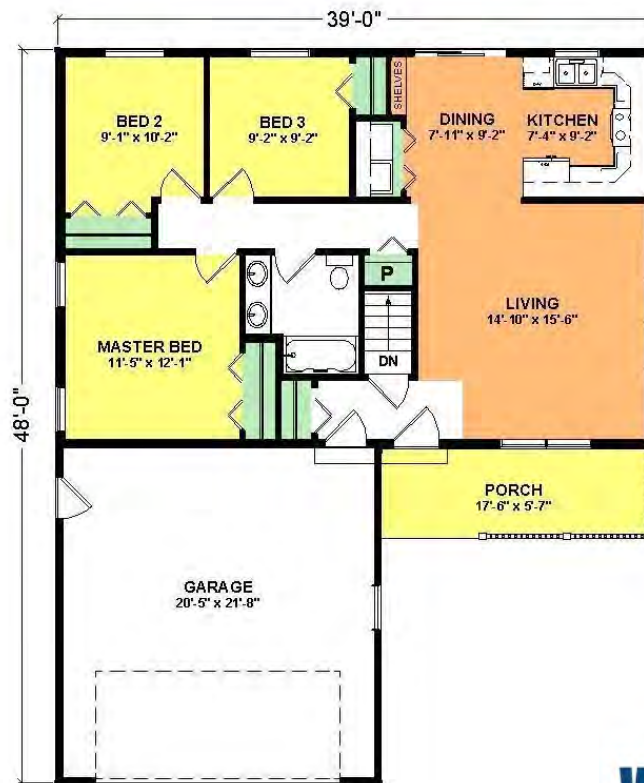

Lark Haven

Model A700R

3 Bed, 1 Bath

Total: 1,014 Sq. Ft.

Building Dreams...One Home at a Time

W5175 State Rd 21, Necedah, WI | 877-288-7074 | www.WoodcraftHomesWi.com

*This plan may show options available and may not reflect the actual home detail.